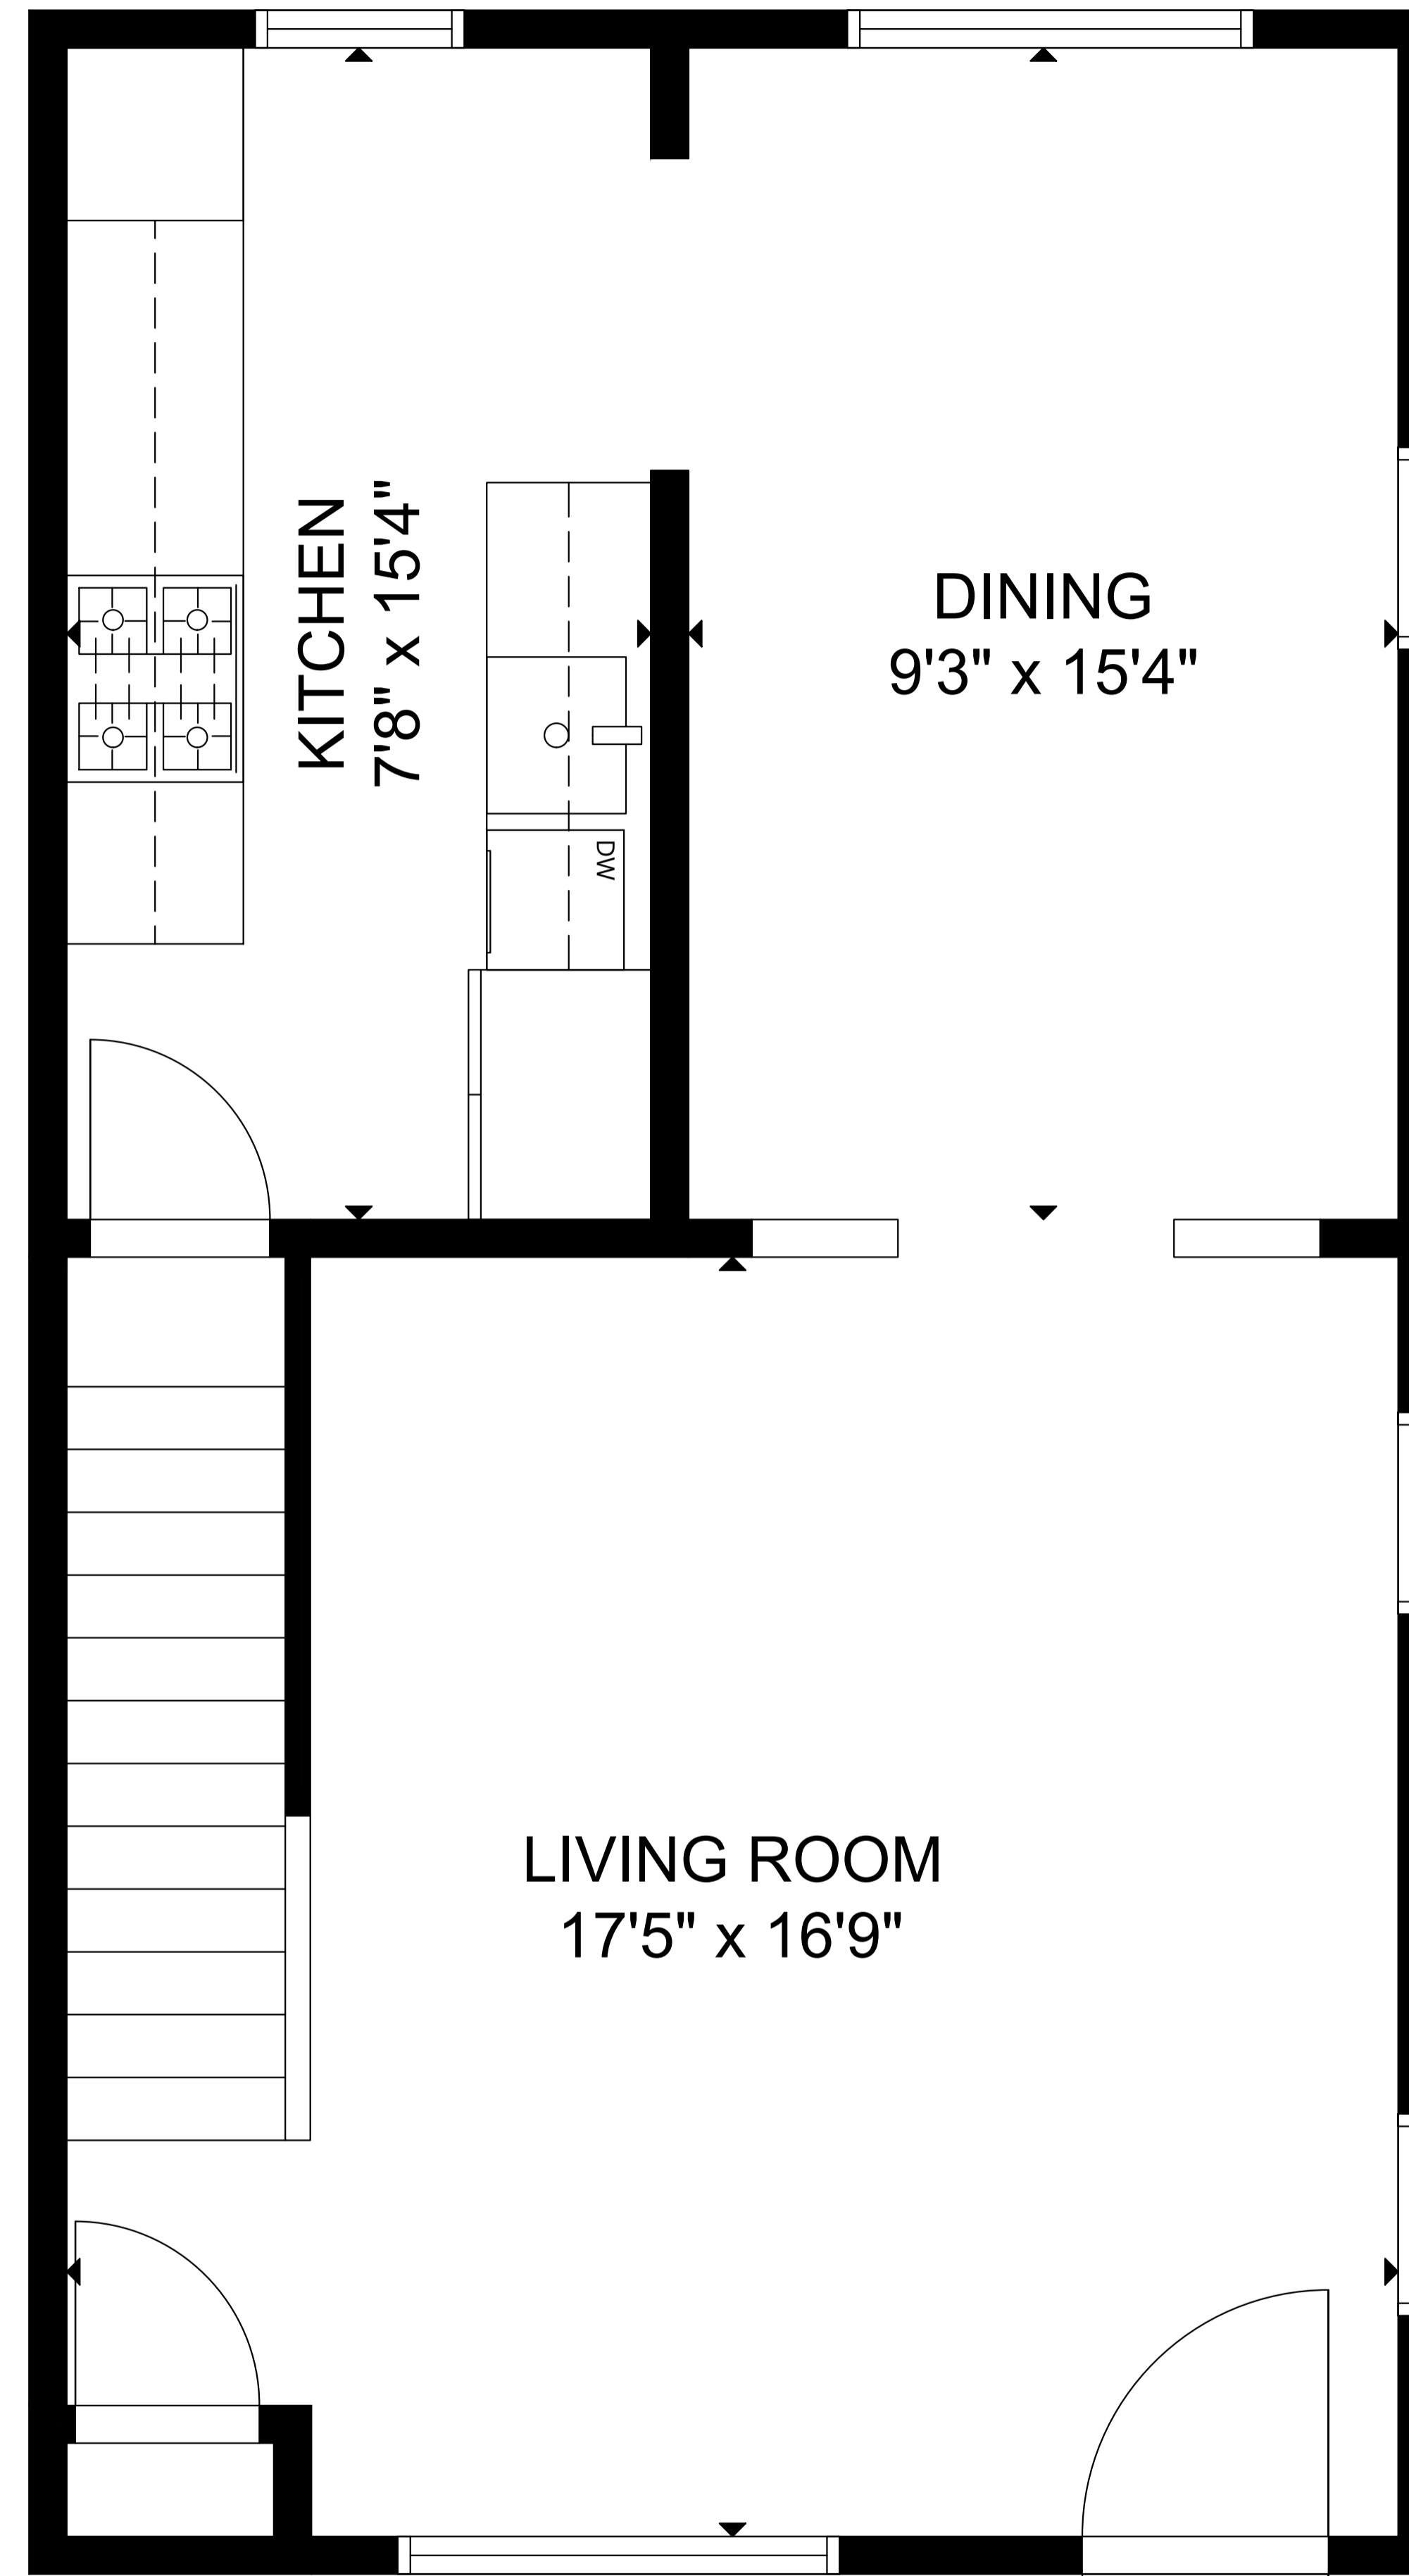

FLOOR 1

FLOOR 2

FLOOR 3

GROSS INTERNAL AREA  
 TOTAL: 1,551 sq ft  
 FLOOR 1: 421 sq ft, FLOOR 2: 565 sq ft  
 FLOOR 3: 565 sq ft

SIZE AND DIMENSIONS ARE APPROXIMATE, ACTUAL MAY VARY.