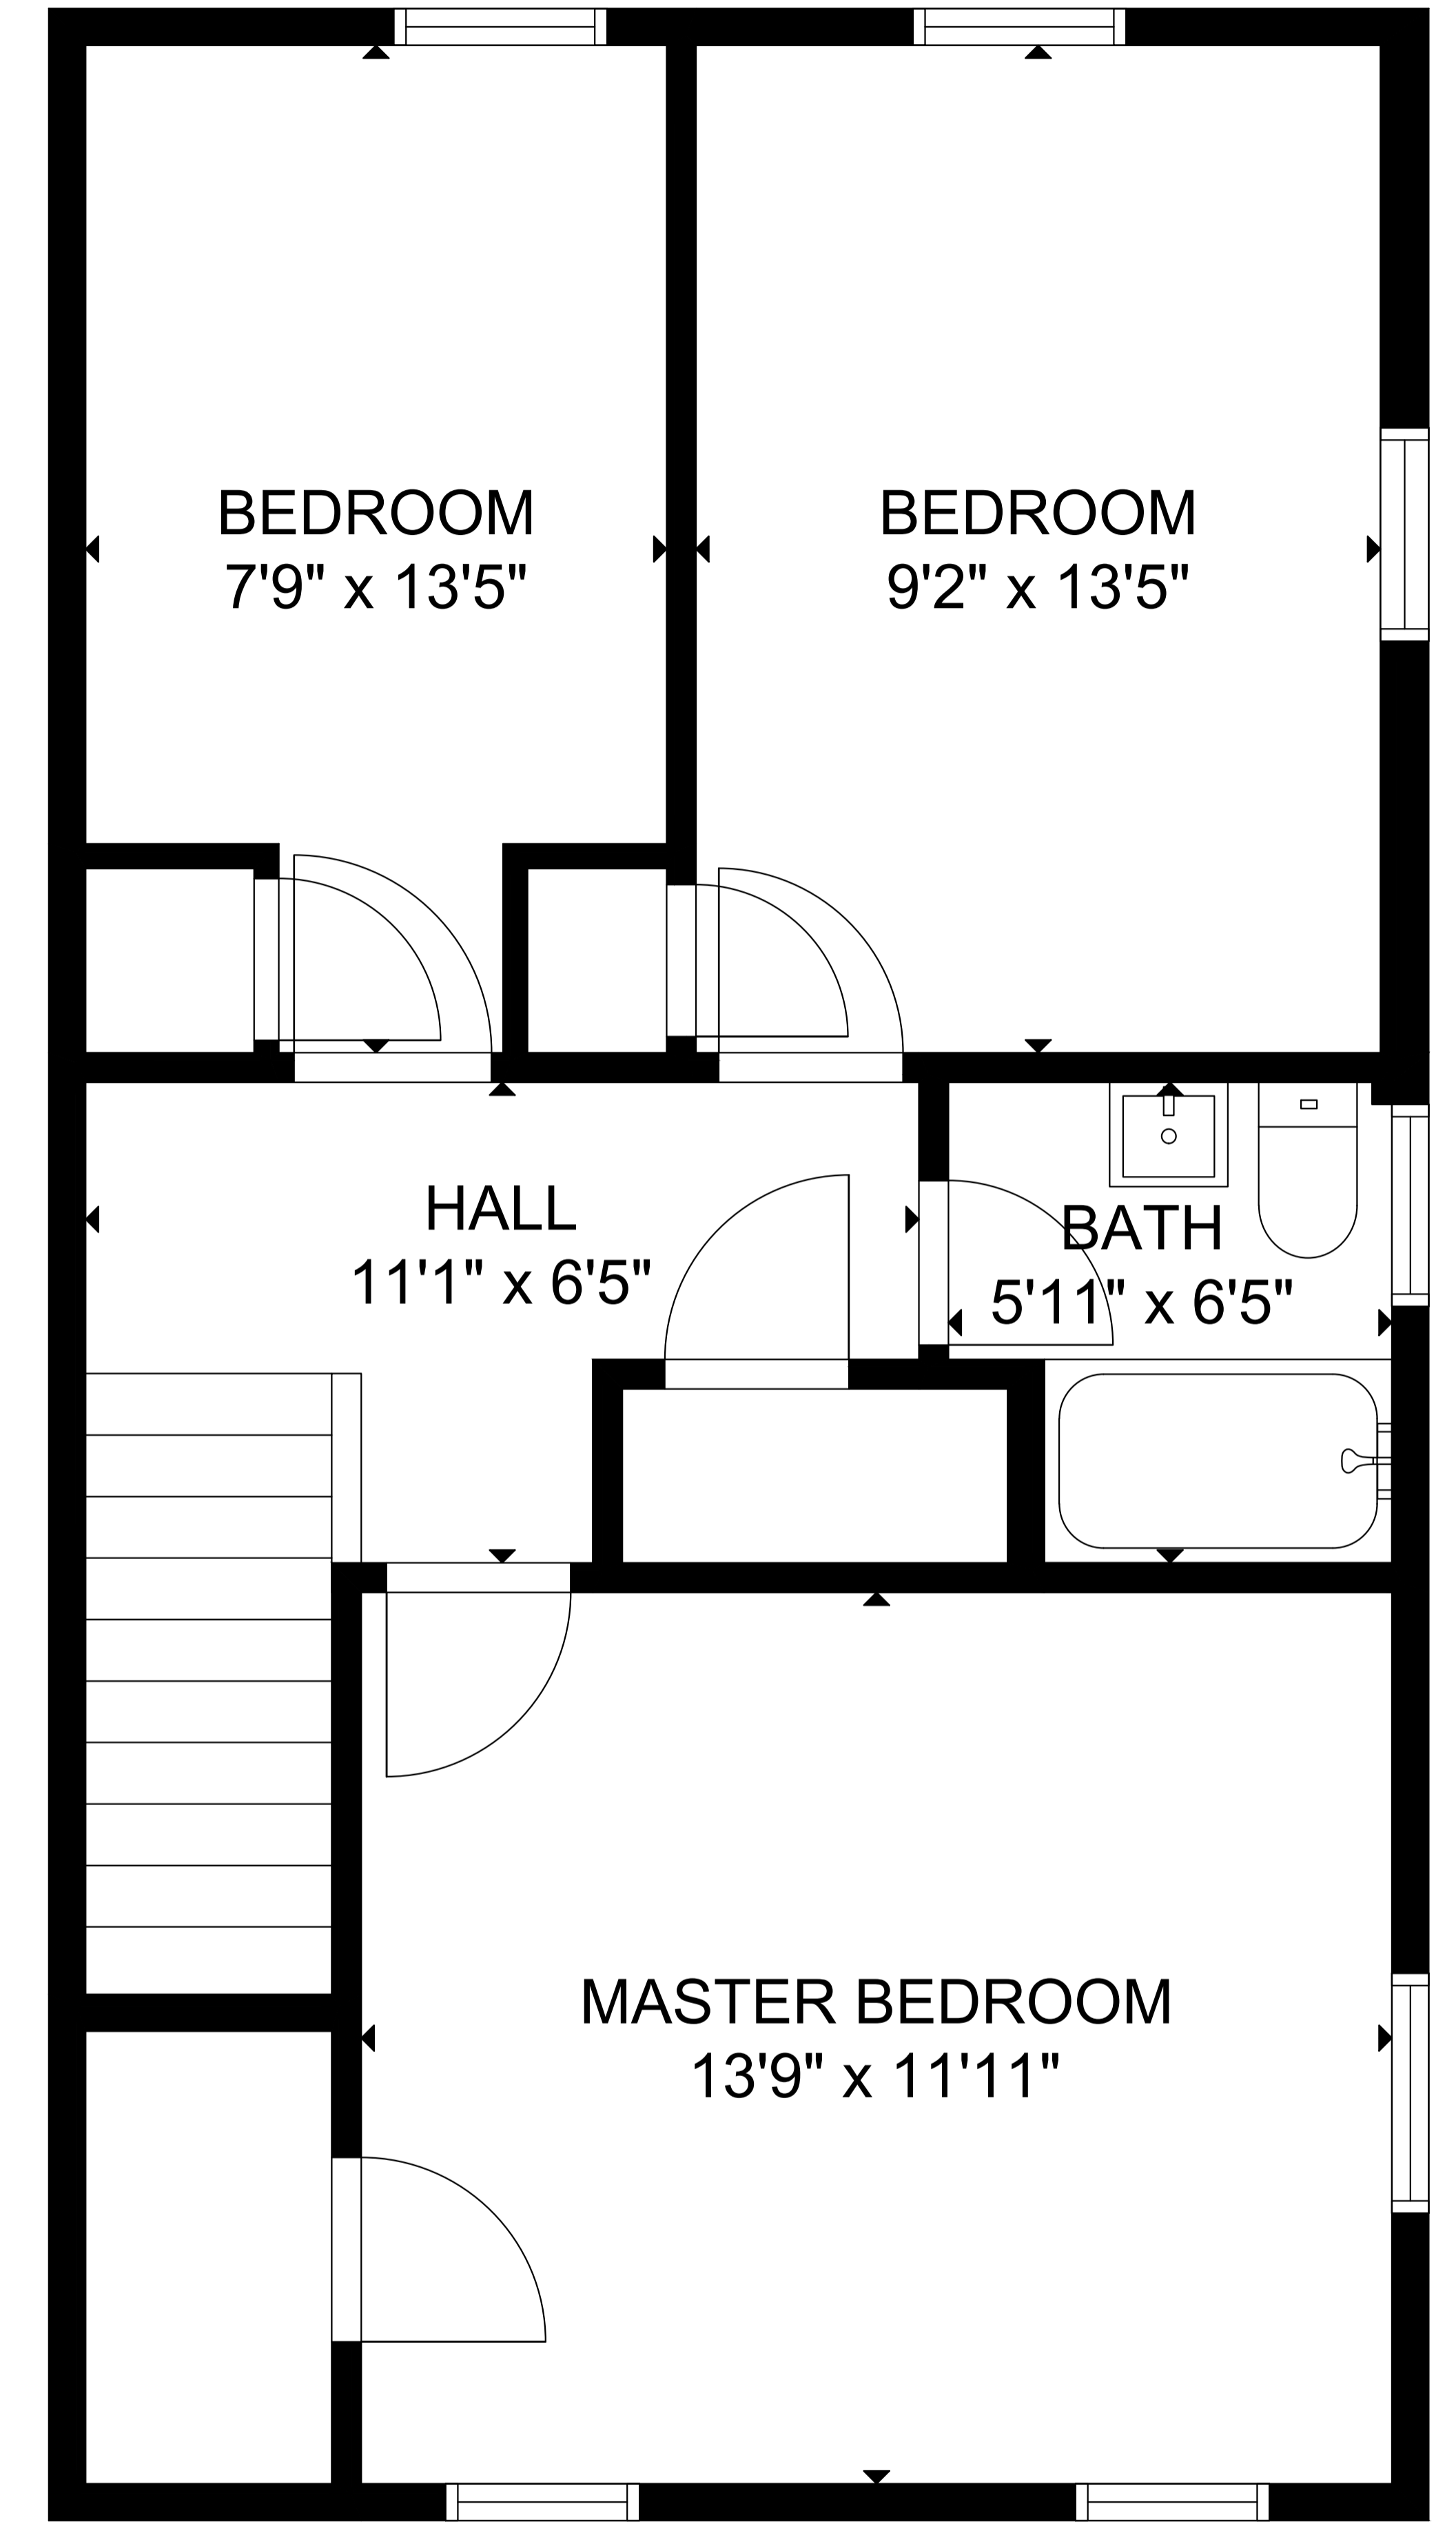

FLOOR 1

FLOOR 2

FLOOR 3

GROSS INTERNAL AREA  
 TOTAL: 1,551 sq ft  
 FLOOR 1: 421 sq ft, FLOOR 2: 565 sq ft  
 FLOOR 3: 565 sq ft

SIZE AND DIMENSIONS ARE APPROXIMATE, ACTUAL MAY VARY.