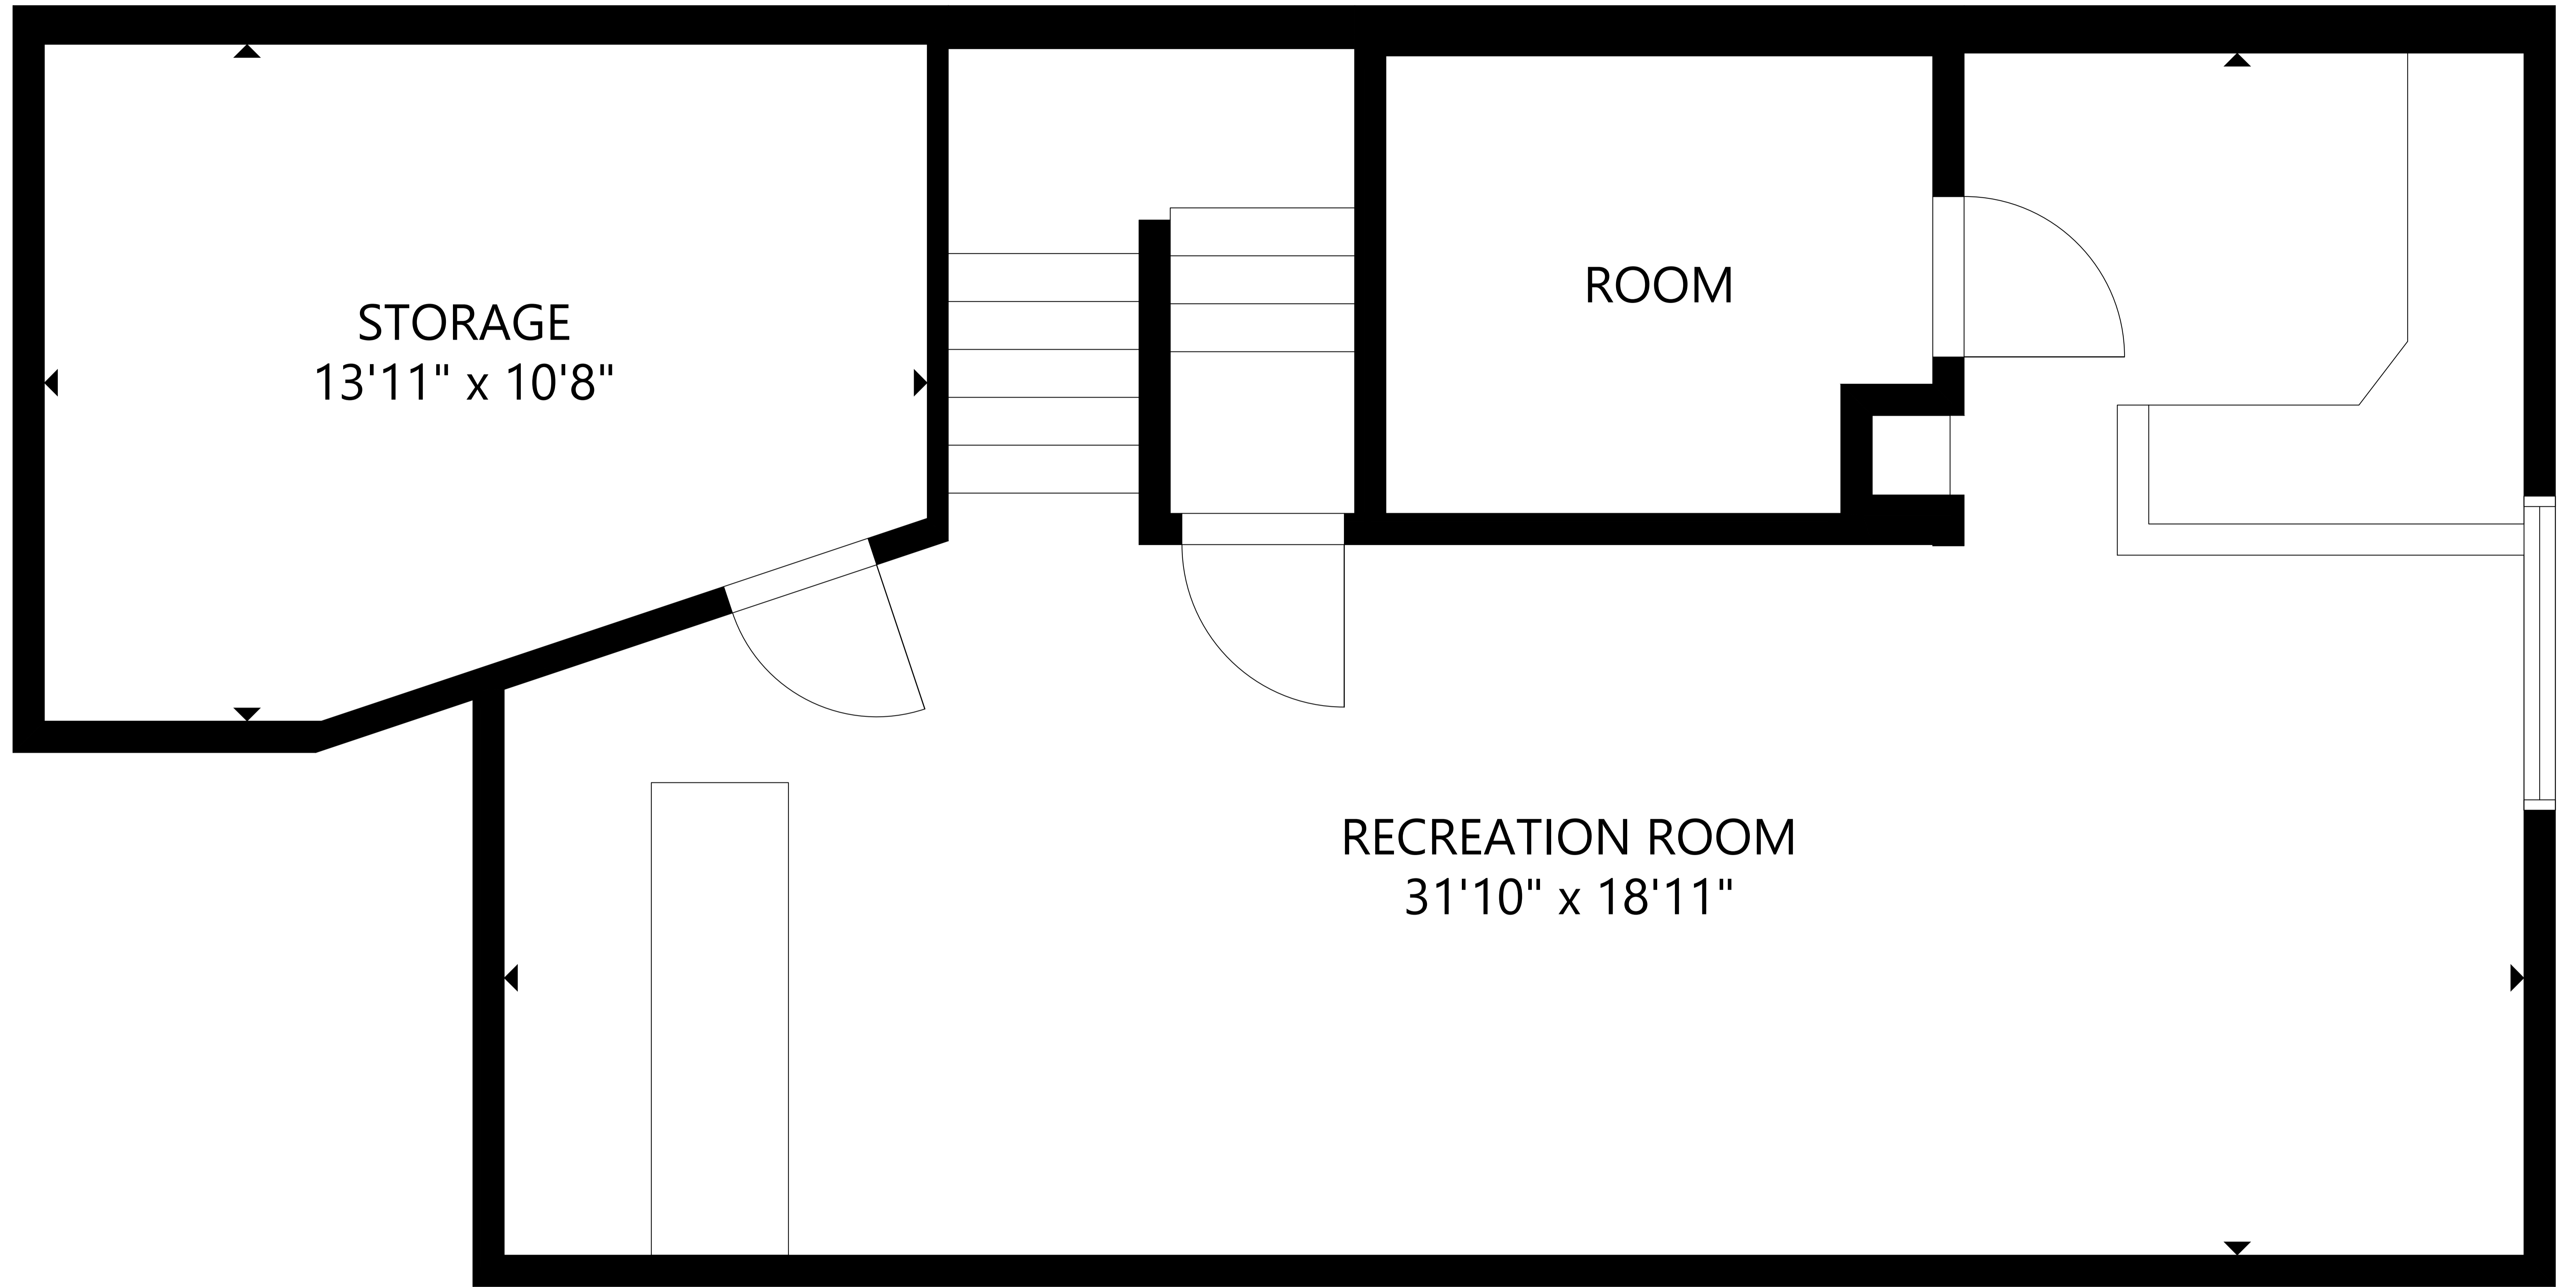

FLOOR 2

GROSS INTERNAL AREA
 TOTAL: 1,933 sq ft
 FLOOR 1: 679 sq ft, FLOOR 2: 731 sq ft
 FLOOR 3: 523 sq ft
 SIZE AND DIMENSIONS ARE APPROXIMATE, ACTUAL MAY VARY.

FLOOR 3

GROSS INTERNAL AREA
TOTAL: 1,933 sq ft
FLOOR 1: 679 sq ft, FLOOR 2: 731 sq ft
FLOOR 3: 523 sq ft
SIZE AND DIMENSIONS ARE APPROXIMATE, ACTUAL MAY VARY.

FLOOR 1

GROSS INTERNAL AREA
TOTAL: 1,933 sq ft
FLOOR 1: 679 sq ft, FLOOR 2: 731 sq ft
FLOOR 3: 523 sq ft
SIZE AND DIMENSIONS ARE APPROXIMATE, ACTUAL MAY VARY.