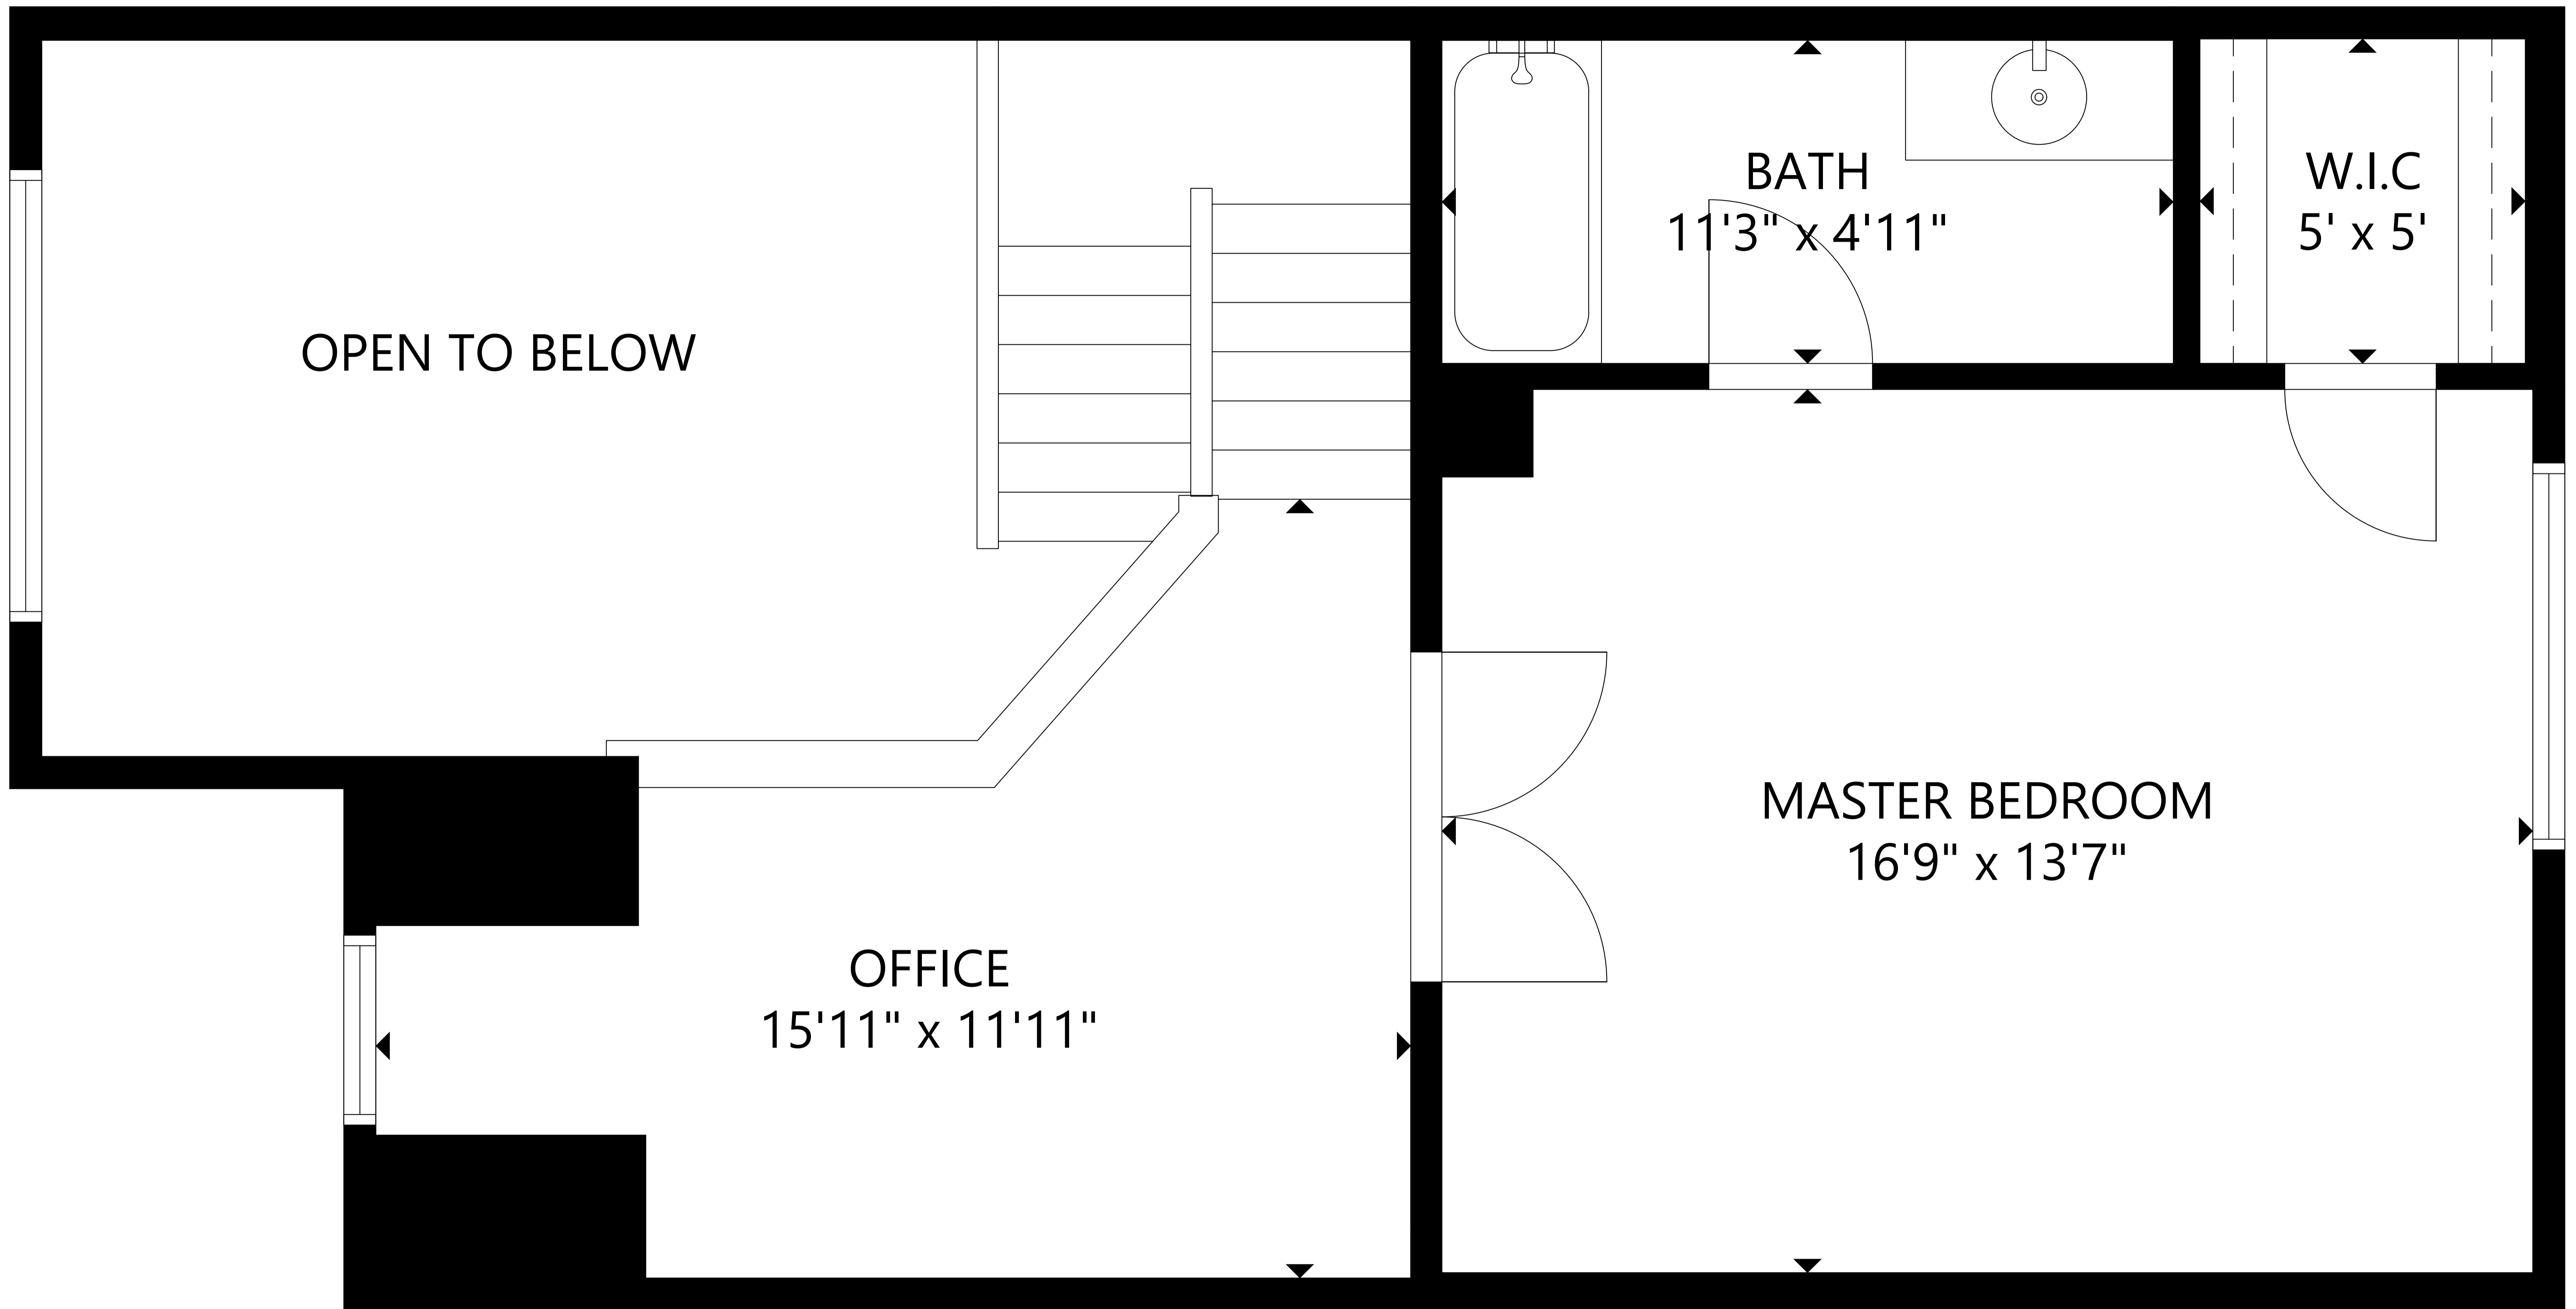

FLOOR 2

GROSS INTERNAL AREA
 TOTAL: 1,933 sq ft
 FLOOR 1: 679 sq ft, FLOOR 2: 731 sq ft
 FLOOR 3: 523 sq ft
 SIZE AND DIMENSIONS ARE APPROXIMATE, ACTUAL MAY VARY.

FLOOR 3

GROSS INTERNAL AREA
TOTAL: 1,933 sq ft
FLOOR 1: 679 sq ft, FLOOR 2: 731 sq ft
FLOOR 3: 523 sq ft
SIZE AND DIMENSIONS ARE APPROXIMATE, ACTUAL MAY VARY.

FLOOR 1

GROSS INTERNAL AREA
TOTAL: 1,933 sq ft
FLOOR 1: 679 sq ft, FLOOR 2: 731 sq ft
FLOOR 3: 523 sq ft
SIZE AND DIMENSIONS ARE APPROXIMATE, ACTUAL MAY VARY.