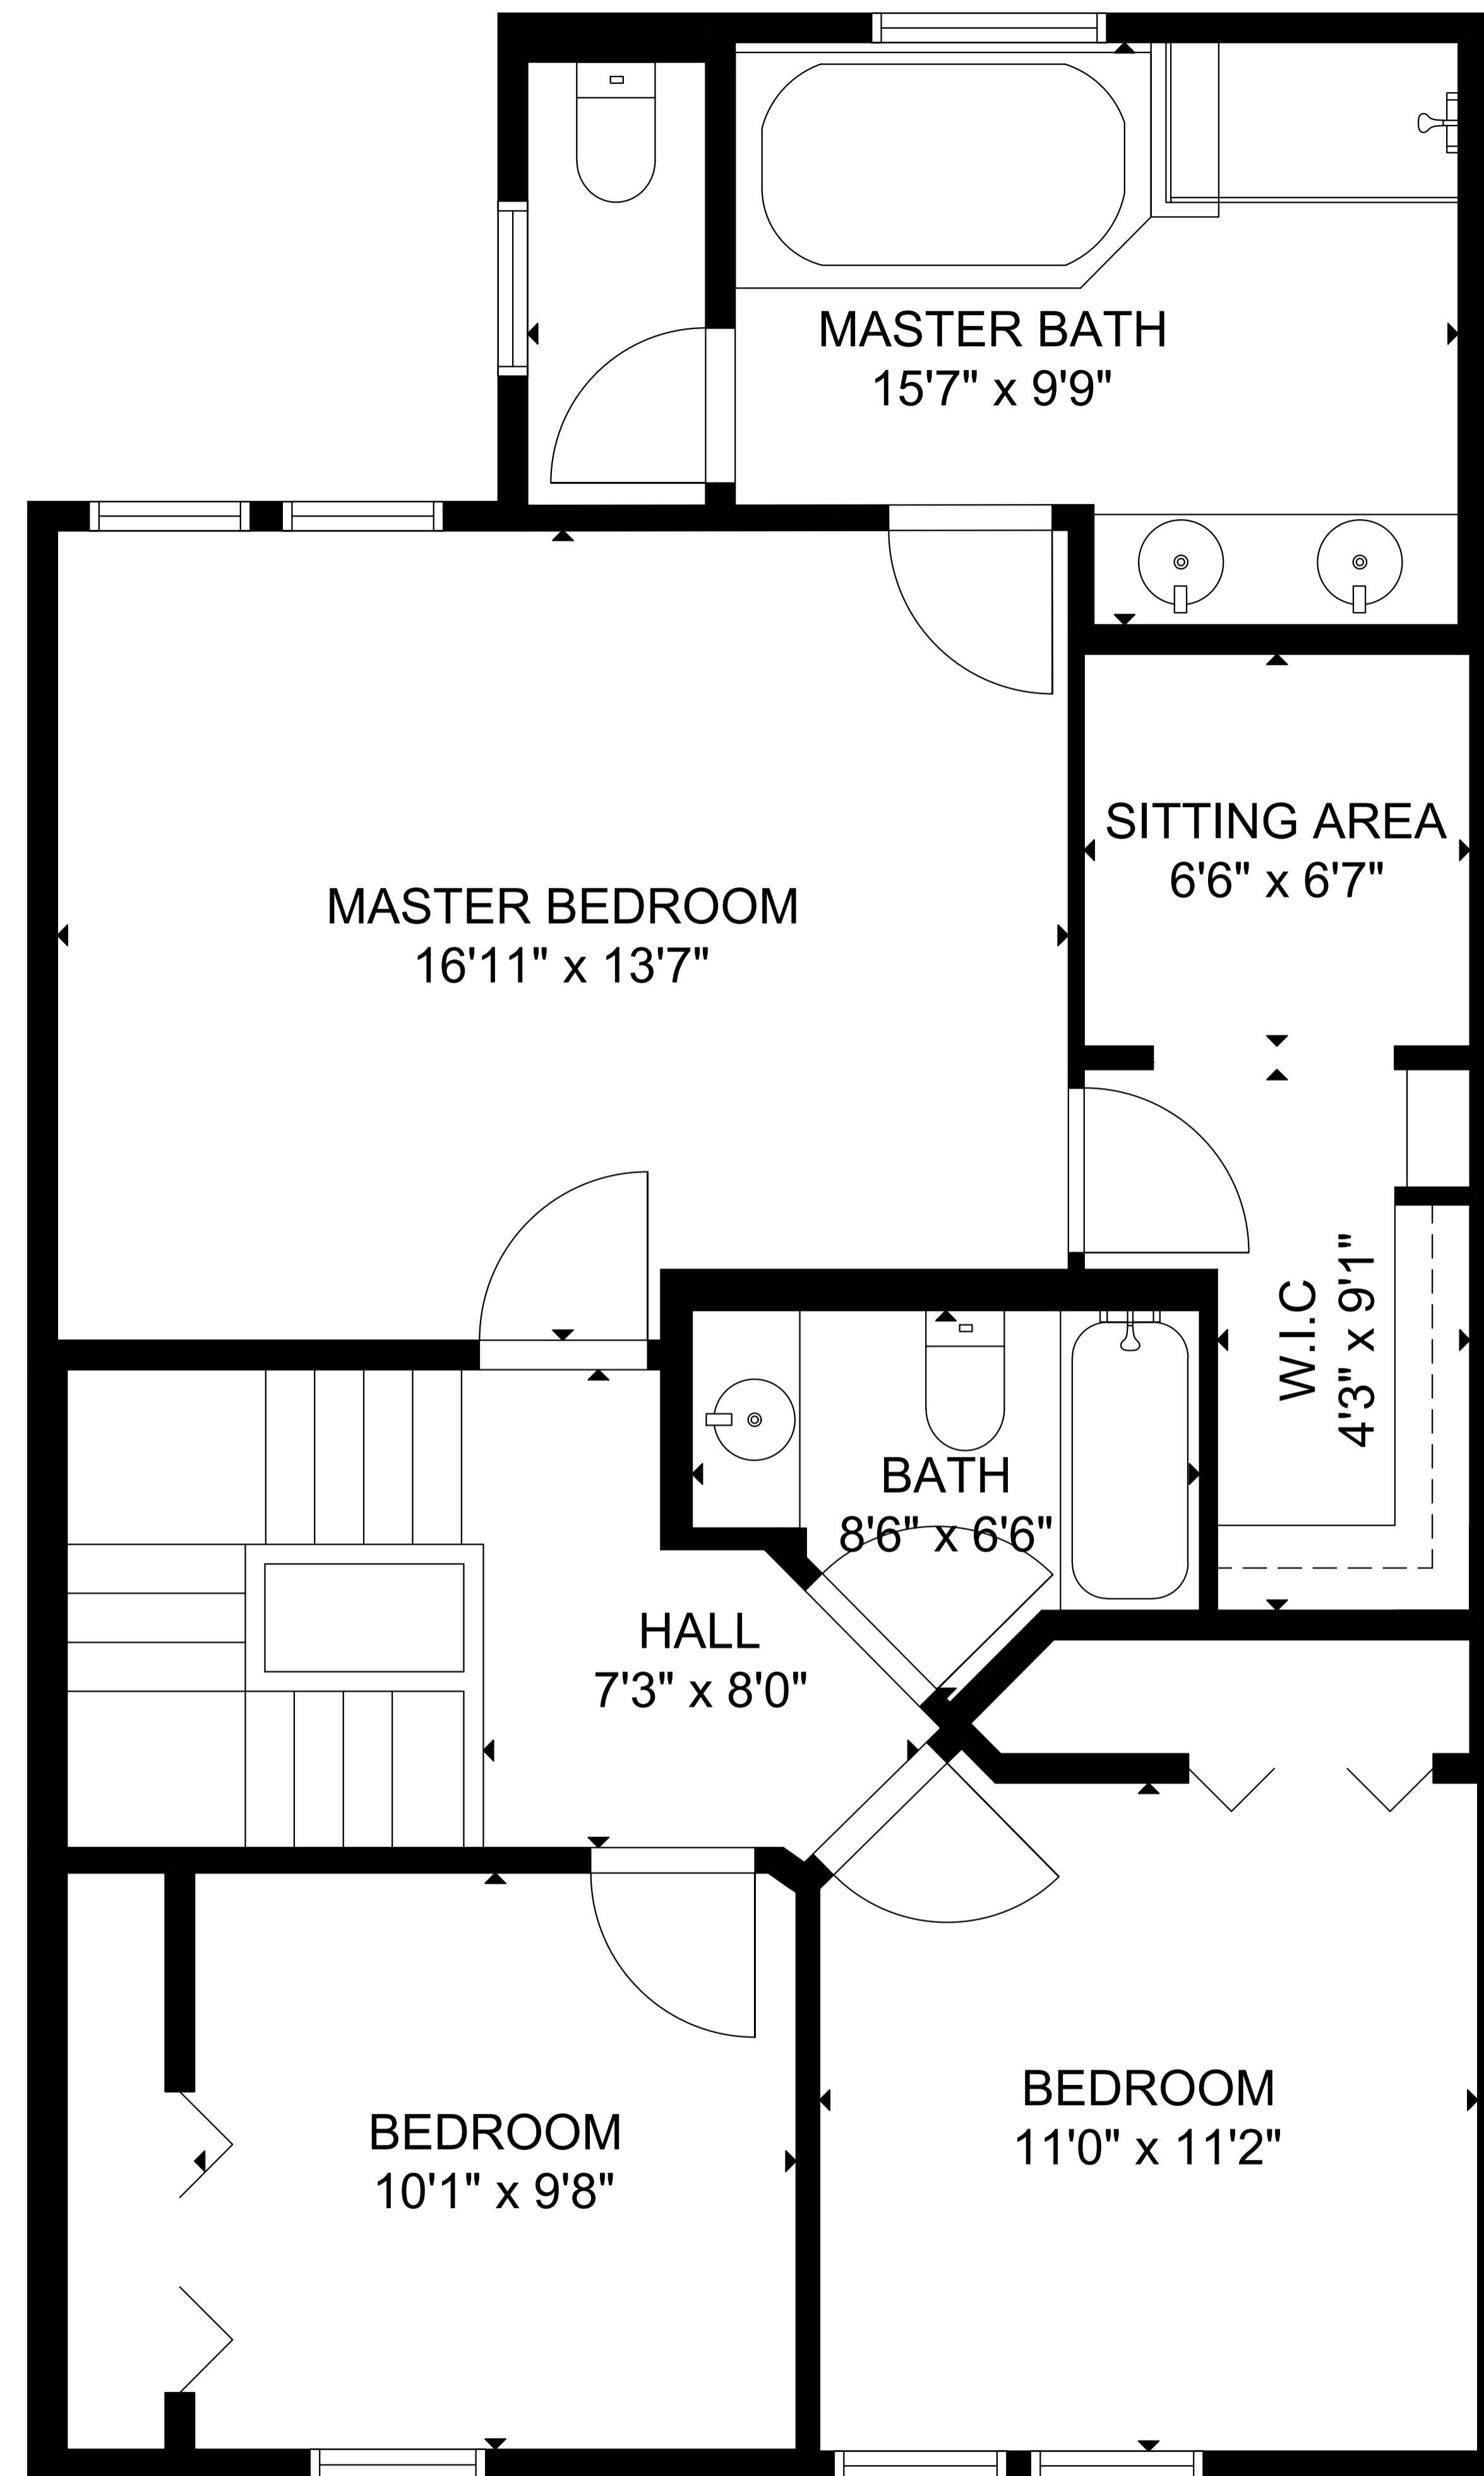

GROSS INTERNAL AREA
 TOTAL: 2,407
 FLOOR 1: 646 sq ft, FLOOR 2: 883 sq ft
 FLOOR 3: 878 sq ft
 SIZE AND DIMENSIONS ARE APPROXIMATE, ACTUAL MAY VARY.

GROSS INTERNAL AREA
 TOTAL: 2,407 sq ft
 FLOOR 1: 646 sq ft, FLOOR 2: 883 sq ft
 FLOOR 3: 878 sq ft
 SIZE AND DIMENSIONS ARE APPROXIMATE, ACTUAL MAY VARY.

FLOOR 2

GROSS INTERNAL AREA
 TOTAL: 2,407 sq ft
 FLOOR 1: 646 sq ft, FLOOR 2: 883 sq ft
 FLOOR 3: 878 sq ft
 SIZE AND DIMENSIONS ARE APPROXIMATE, ACTUAL MAY VARY.

FLOOR 1

GROSS INTERNAL AREA
 TOTAL: 2,407 sq ft
 FLOOR 1: 646 sq ft, FLOOR 2: 883 sq ft
 FLOOR 3: 878 sq ft
 SIZE AND DIMENSIONS ARE APPROXIMATE, ACTUAL MAY VARY.