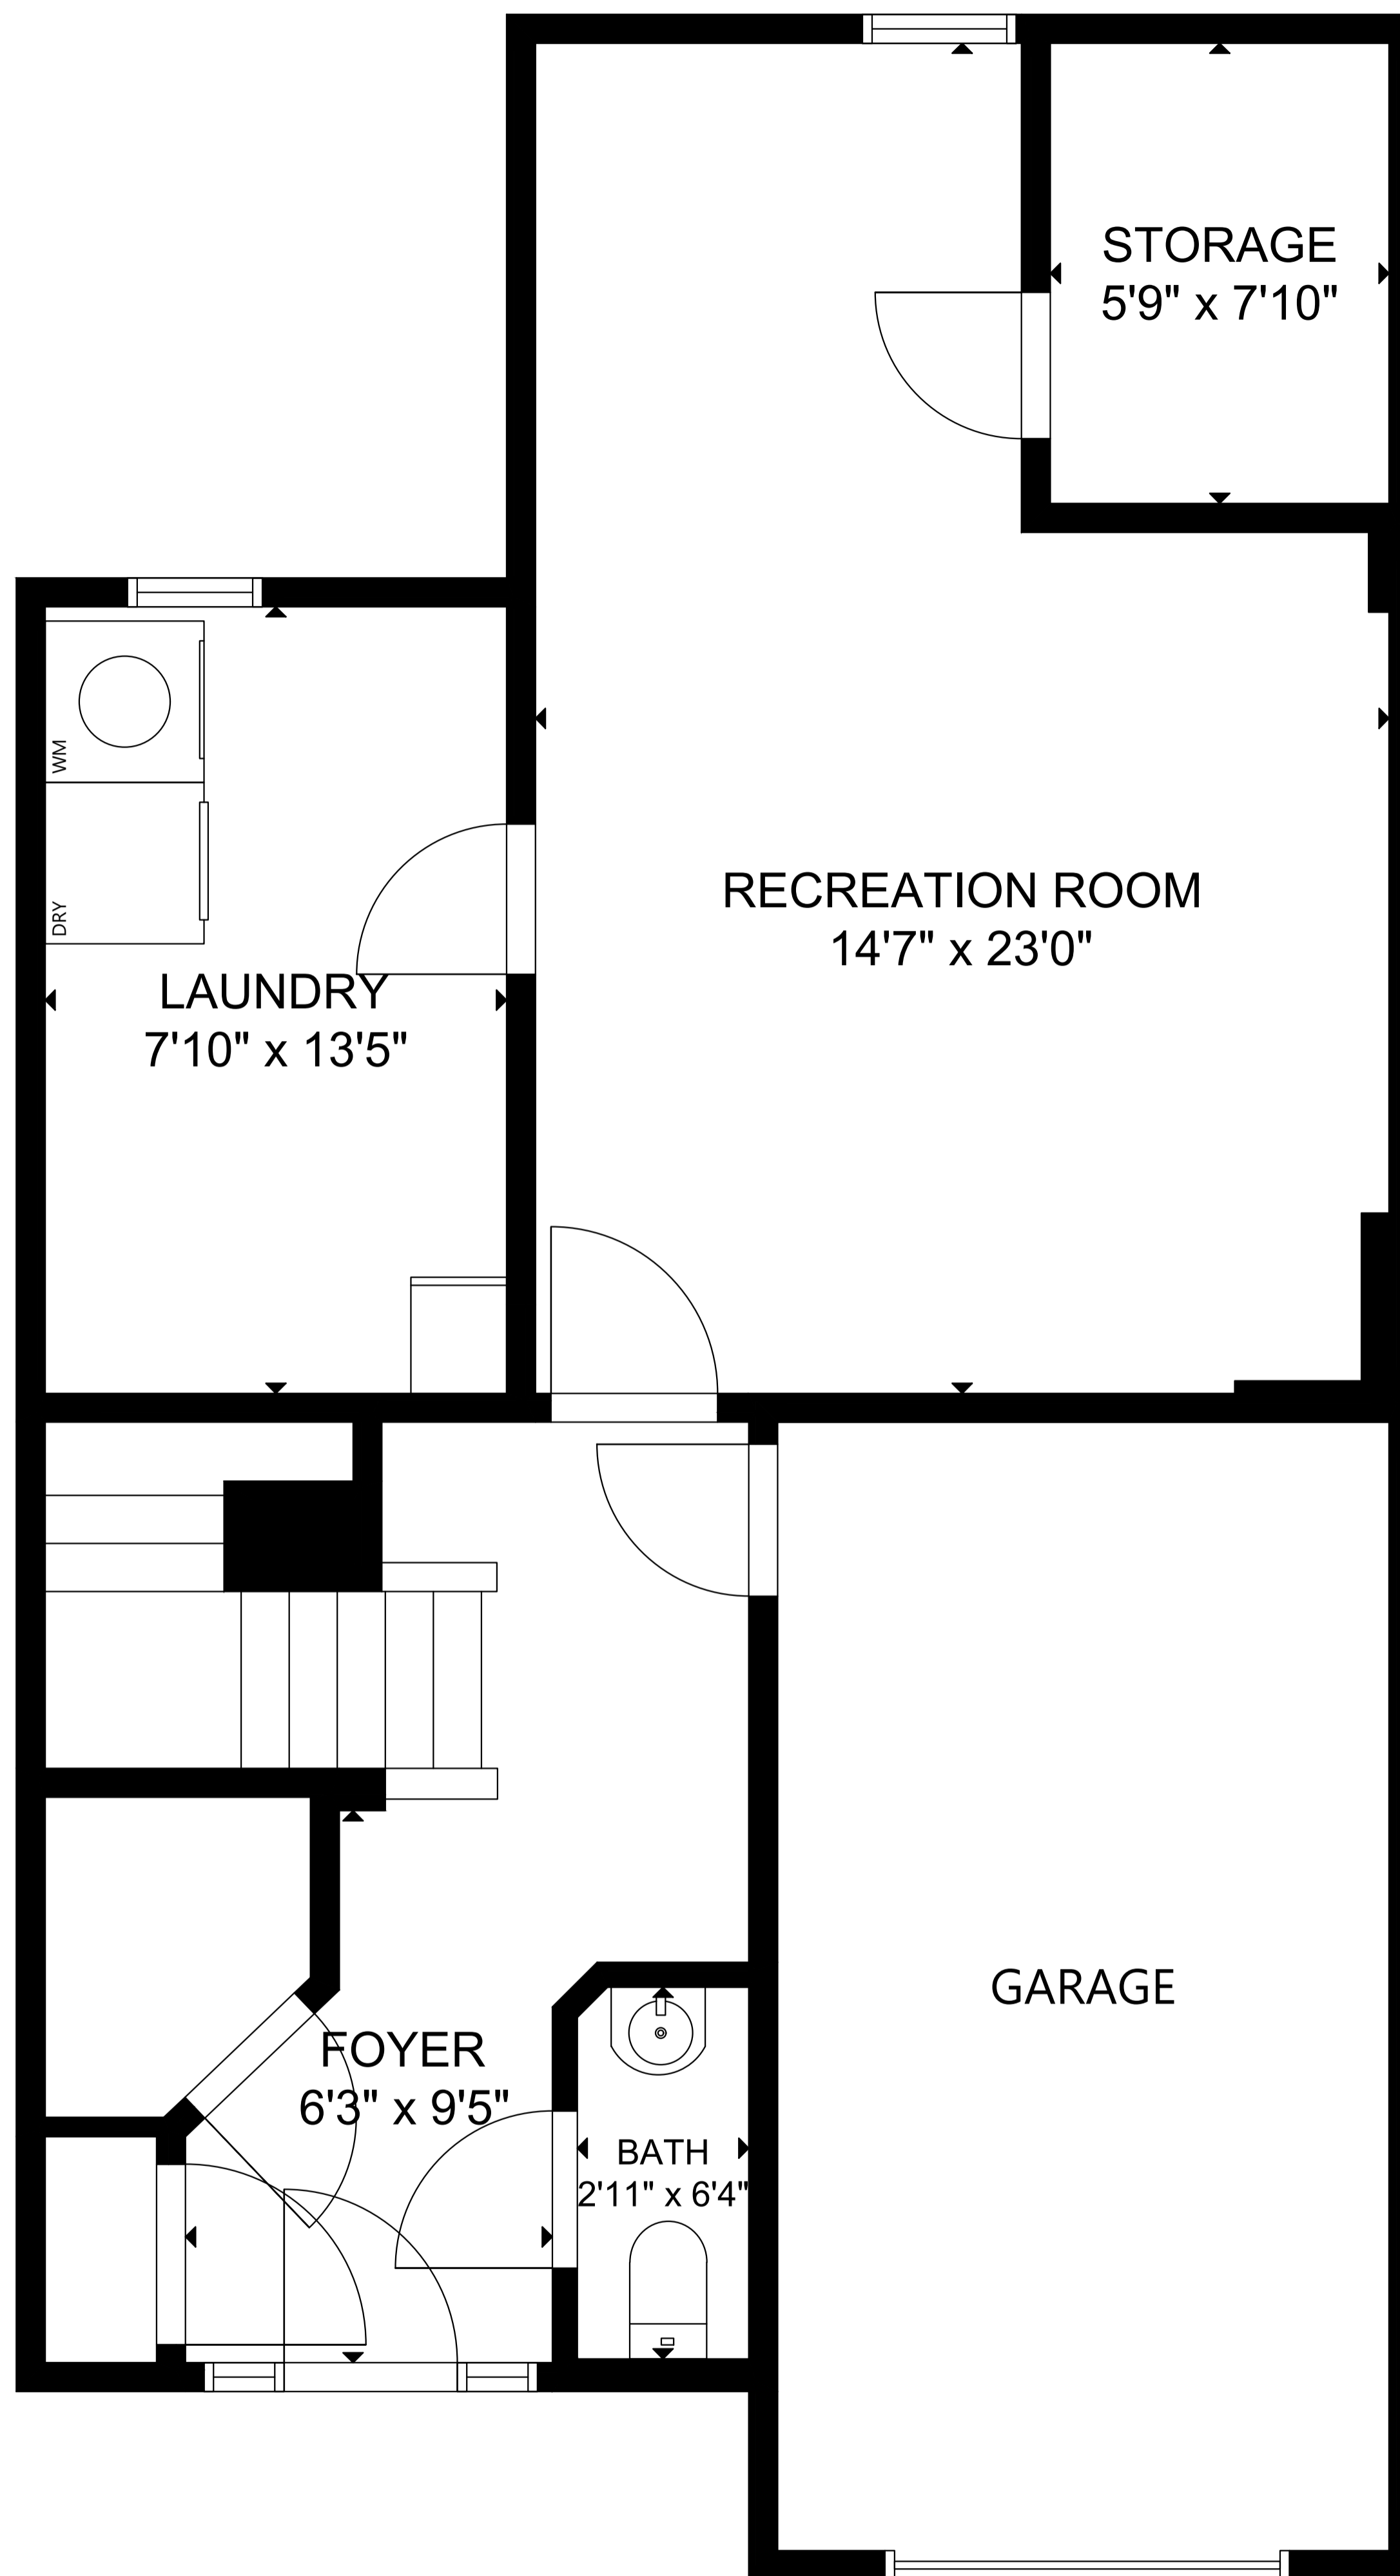

GROSS INTERNAL AREA
 TOTAL: 2,407
 FLOOR 1: 646 sq ft, FLOOR 2: 883 sq ft
 FLOOR 3: 878 sq ft
 SIZE AND DIMENSIONS ARE APPROXIMATE, ACTUAL MAY VARY.

GROSS INTERNAL AREA
 TOTAL: 2,407 sq ft
 FLOOR 1: 646 sq ft, FLOOR 2: 883 sq ft
 FLOOR 3: 878 sq ft
 SIZE AND DIMENSIONS ARE APPROXIMATE, ACTUAL MAY VARY.

FLOOR 2

GROSS INTERNAL AREA
 TOTAL: 2,407 sq ft
 FLOOR 1: 646 sq ft, FLOOR 2: 883 sq ft
 FLOOR 3: 878 sq ft
 SIZE AND DIMENSIONS ARE APPROXIMATE, ACTUAL MAY VARY.

FLOOR 1

GROSS INTERNAL AREA
 TOTAL: 2,407 sq ft
 FLOOR 1: 646 sq ft, FLOOR 2: 883 sq ft
 FLOOR 3: 878 sq ft
 SIZE AND DIMENSIONS ARE APPROXIMATE, ACTUAL MAY VARY.