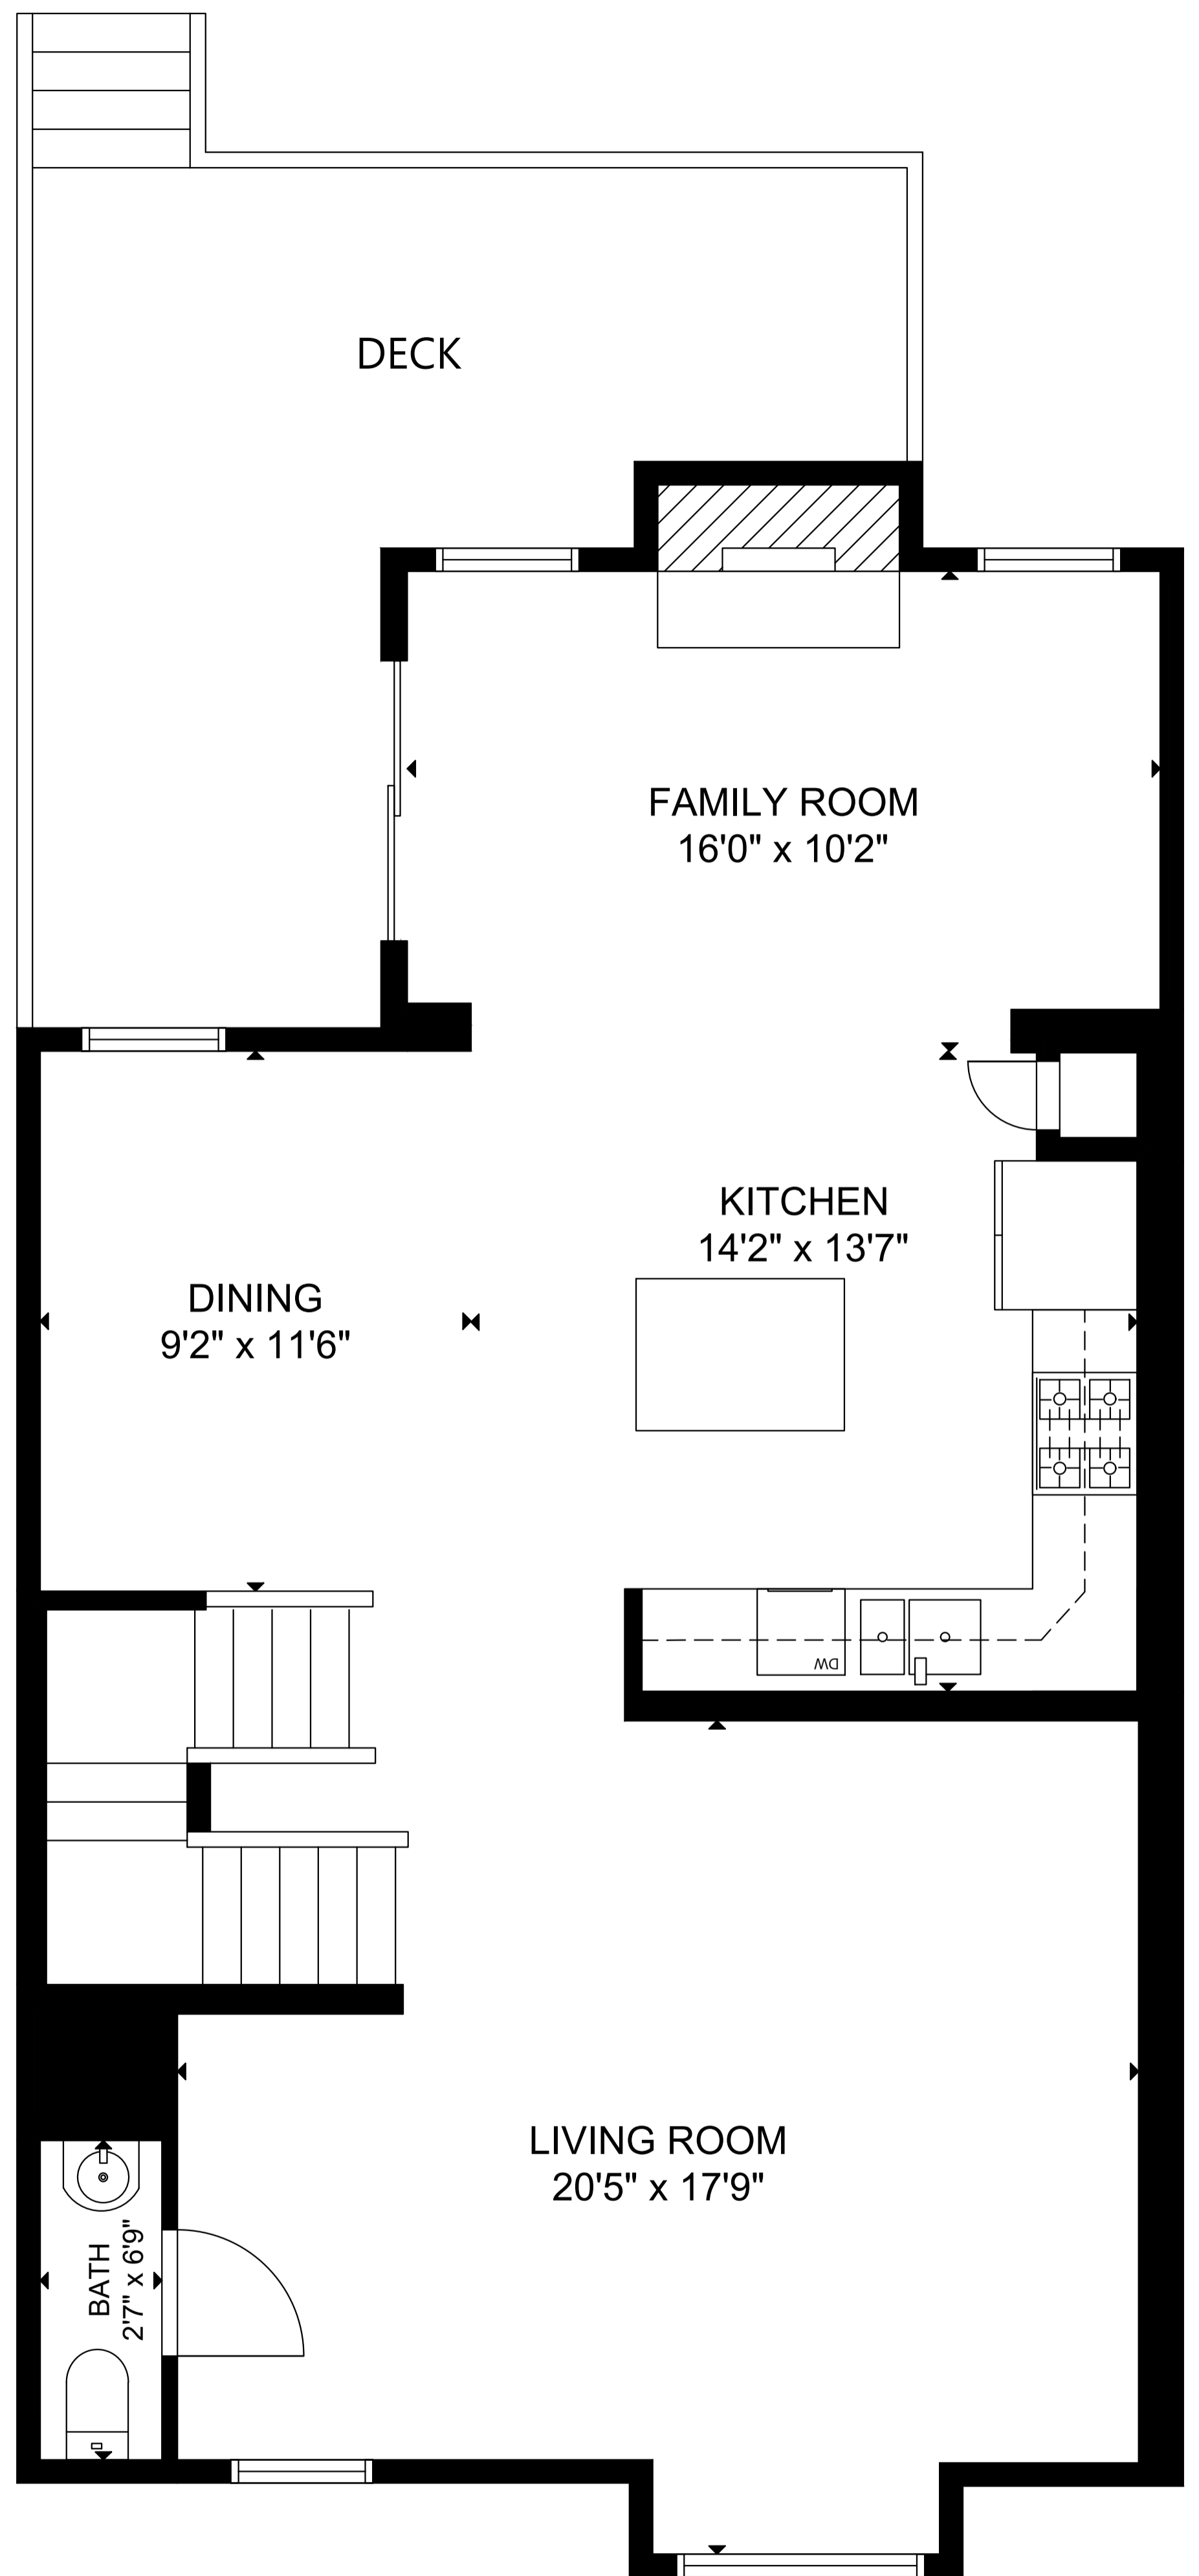

GROSS INTERNAL AREA
 TOTAL: 2,407
 FLOOR 1: 646 sq ft, FLOOR 2: 883 sq ft
 FLOOR 3: 878 sq ft
 SIZE AND DIMENSIONS ARE APPROXIMATE, ACTUAL MAY VARY.

GROSS INTERNAL AREA
 TOTAL: 2,407 sq ft
 FLOOR 1: 646 sq ft, FLOOR 2: 883 sq ft
 FLOOR 3: 878 sq ft
 SIZE AND DIMENSIONS ARE APPROXIMATE, ACTUAL MAY VARY.

FLOOR 2

GROSS INTERNAL AREA
 TOTAL: 2,407 sq ft
 FLOOR 1: 646 sq ft, FLOOR 2: 883 sq ft
 FLOOR 3: 878 sq ft
 SIZE AND DIMENSIONS ARE APPROXIMATE, ACTUAL MAY VARY.

FLOOR 1

GROSS INTERNAL AREA
 TOTAL: 2,407 sq ft
 FLOOR 1: 646 sq ft, FLOOR 2: 883 sq ft
 FLOOR 3: 878 sq ft
 SIZE AND DIMENSIONS ARE APPROXIMATE, ACTUAL MAY VARY.