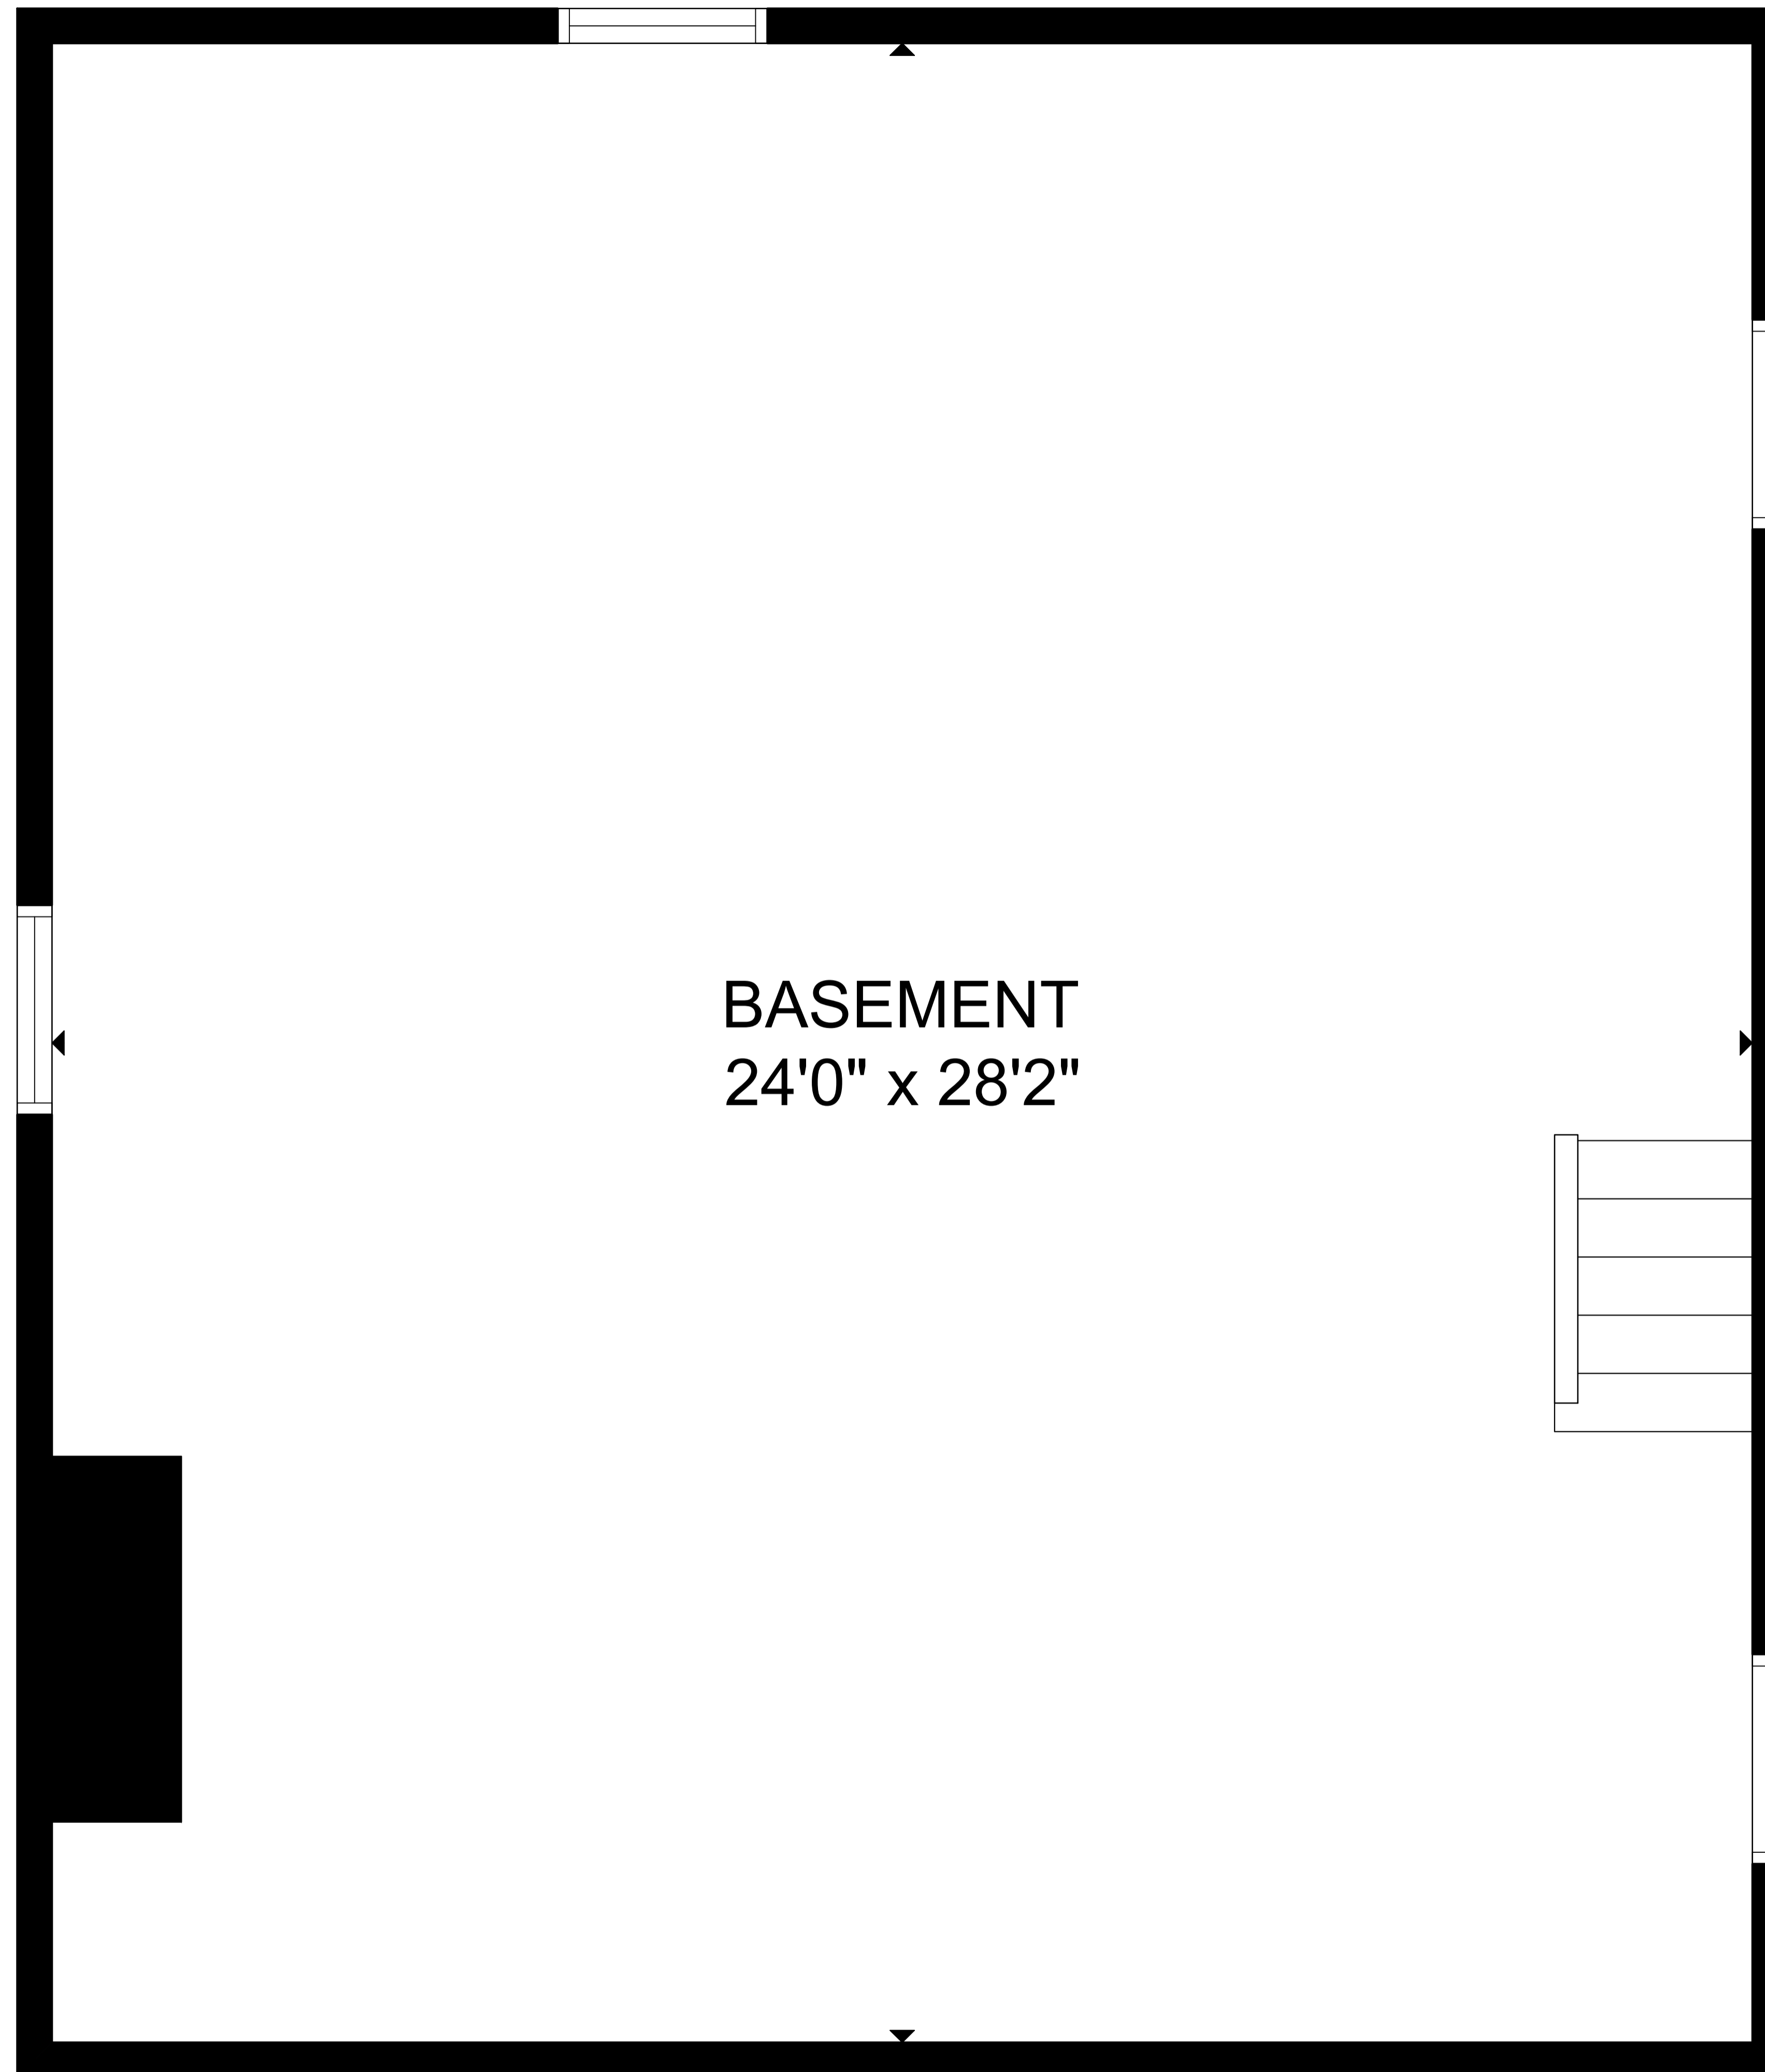

GROSS INTERNAL AREA

TOTAL: 2,867 sq ft

FLOOR 1: 675 sq ft, FLOOR 2: 1,130 sq ft

FLOOR 3: 757 sq ft, FLOOR 4: 305 sq ft

SIZE AND DIMENSIONS ARE APPROXIMATE, ACTUAL MAY VARY.

MASTER BEDROOM
12'5" x 25'3"

GROSS INTERNAL AREA
TOTAL: 2,867 sq ft
FLOOR 1: 675 sq ft, FLOOR 2: 1,130 sq ft
FLOOR 3: 757 sq ft, FLOOR 4: 305 sq ft
SIZE AND DIMENSIONS ARE APPROXIMATE, ACTUAL MAY VARY.

BASEMENT
24'0" x 28'2"

GROSS INTERNAL AREA
TOTAL: 2,867 sq ft
FLOOR 1: 675 sq ft, FLOOR 2: 1,130 sq ft
FLOOR 3: 757 sq ft, FLOOR 4: 305 sq ft
SIZE AND DIMENSIONS ARE APPROXIMATE, ACTUAL MAY VARY.

FLOOR 1

FLOOR 2

FLOOR 3

FLOOR 4

GROSS INTERNAL AREA

TOTAL: 2,867 sq ft

FLOOR 1: 675 sq ft, FLOOR 2: 1,130 sq ft

FLOOR 3: 757 sq ft, FLOOR 4: 305 sq ft

SIZE AND DIMENSIONS ARE APPROXIMATE, ACTUAL MAY VARY.