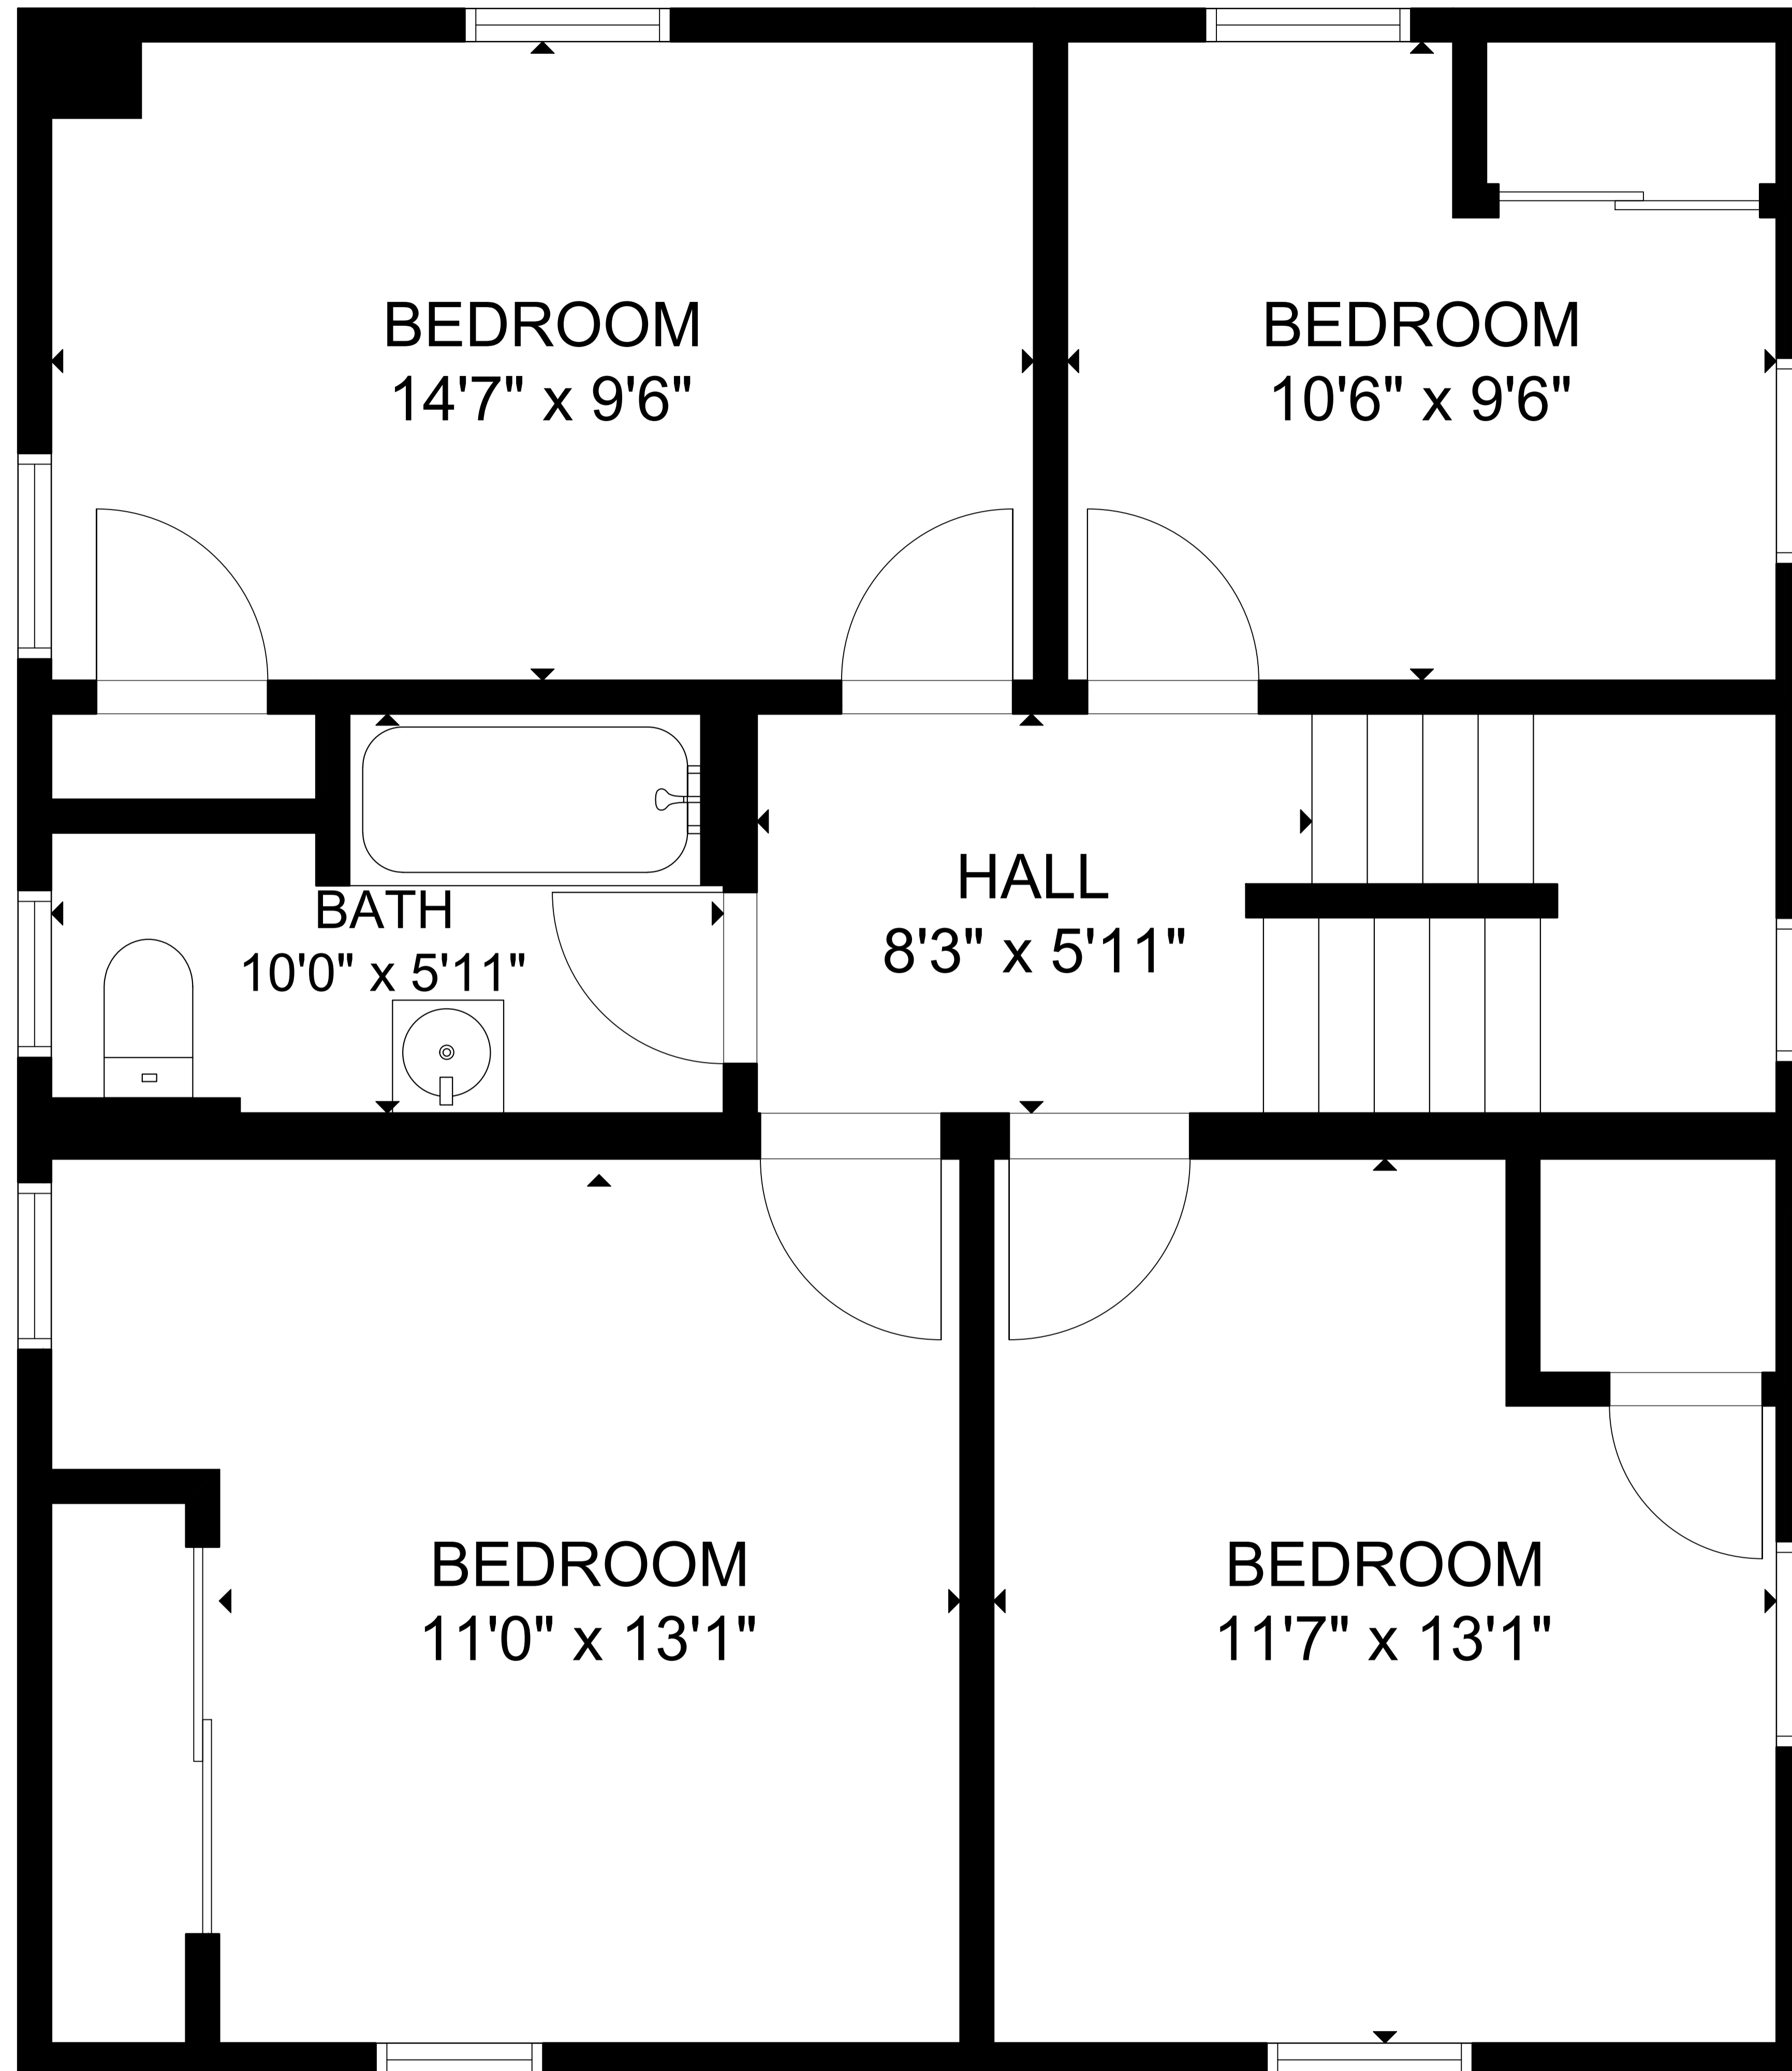

GROSS INTERNAL AREA

TOTAL: 2,867 sq ft

FLOOR 1: 675 sq ft, FLOOR 2: 1,130 sq ft

FLOOR 3: 757 sq ft, FLOOR 4: 305 sq ft

SIZE AND DIMENSIONS ARE APPROXIMATE, ACTUAL MAY VARY.

MASTER BEDROOM
12'5" x 25'3"

GROSS INTERNAL AREA
TOTAL: 2,867 sq ft
FLOOR 1: 675 sq ft, FLOOR 2: 1,130 sq ft
FLOOR 3: 757 sq ft, FLOOR 4: 305 sq ft
SIZE AND DIMENSIONS ARE APPROXIMATE, ACTUAL MAY VARY.

BASEMENT
24'0" x 28'2"

GROSS INTERNAL AREA
TOTAL: 2,867 sq ft
FLOOR 1: 675 sq ft, FLOOR 2: 1,130 sq ft
FLOOR 3: 757 sq ft, FLOOR 4: 305 sq ft
SIZE AND DIMENSIONS ARE APPROXIMATE, ACTUAL MAY VARY.

FLOOR 1

FLOOR 2

FLOOR 3

FLOOR 4

GROSS INTERNAL AREA

TOTAL: 2,867 sq ft

FLOOR 1: 675 sq ft, FLOOR 2: 1,130 sq ft

FLOOR 3: 757 sq ft, FLOOR 4: 305 sq ft

SIZE AND DIMENSIONS ARE APPROXIMATE, ACTUAL MAY VARY.