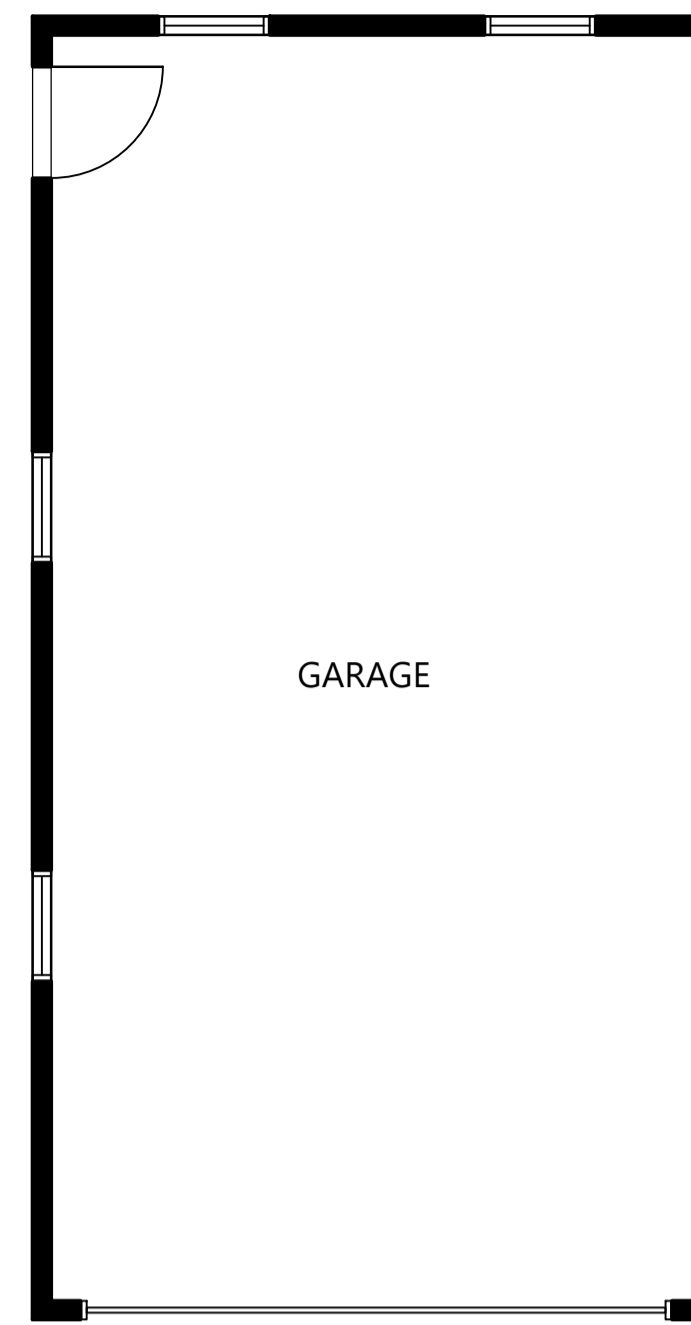

GROSS INTERNAL AREA

TOTAL: 2,867 sq ft

FLOOR 1: 675 sq ft, FLOOR 2: 1,130 sq ft

FLOOR 3: 757 sq ft, FLOOR 4: 305 sq ft

SIZE AND DIMENSIONS ARE APPROXIMATE, ACTUAL MAY VARY.

MASTER BEDROOM
12'5" x 25'3"

GROSS INTERNAL AREA
TOTAL: 2,867 sq ft
FLOOR 1: 675 sq ft, FLOOR 2: 1,130 sq ft
FLOOR 3: 757 sq ft, FLOOR 4: 305 sq ft
SIZE AND DIMENSIONS ARE APPROXIMATE, ACTUAL MAY VARY.

BASEMENT
24'0" x 28'2"

GROSS INTERNAL AREA
TOTAL: 2,867 sq ft
FLOOR 1: 675 sq ft, FLOOR 2: 1,130 sq ft
FLOOR 3: 757 sq ft, FLOOR 4: 305 sq ft
SIZE AND DIMENSIONS ARE APPROXIMATE, ACTUAL MAY VARY.

FLOOR 1

FLOOR 2

FLOOR 3

FLOOR 4

GROSS INTERNAL AREA

TOTAL: 2,867 sq ft

FLOOR 1: 675 sq ft, FLOOR 2: 1,130 sq ft

FLOOR 3: 757 sq ft, FLOOR 4: 305 sq ft

SIZE AND DIMENSIONS ARE APPROXIMATE, ACTUAL MAY VARY.