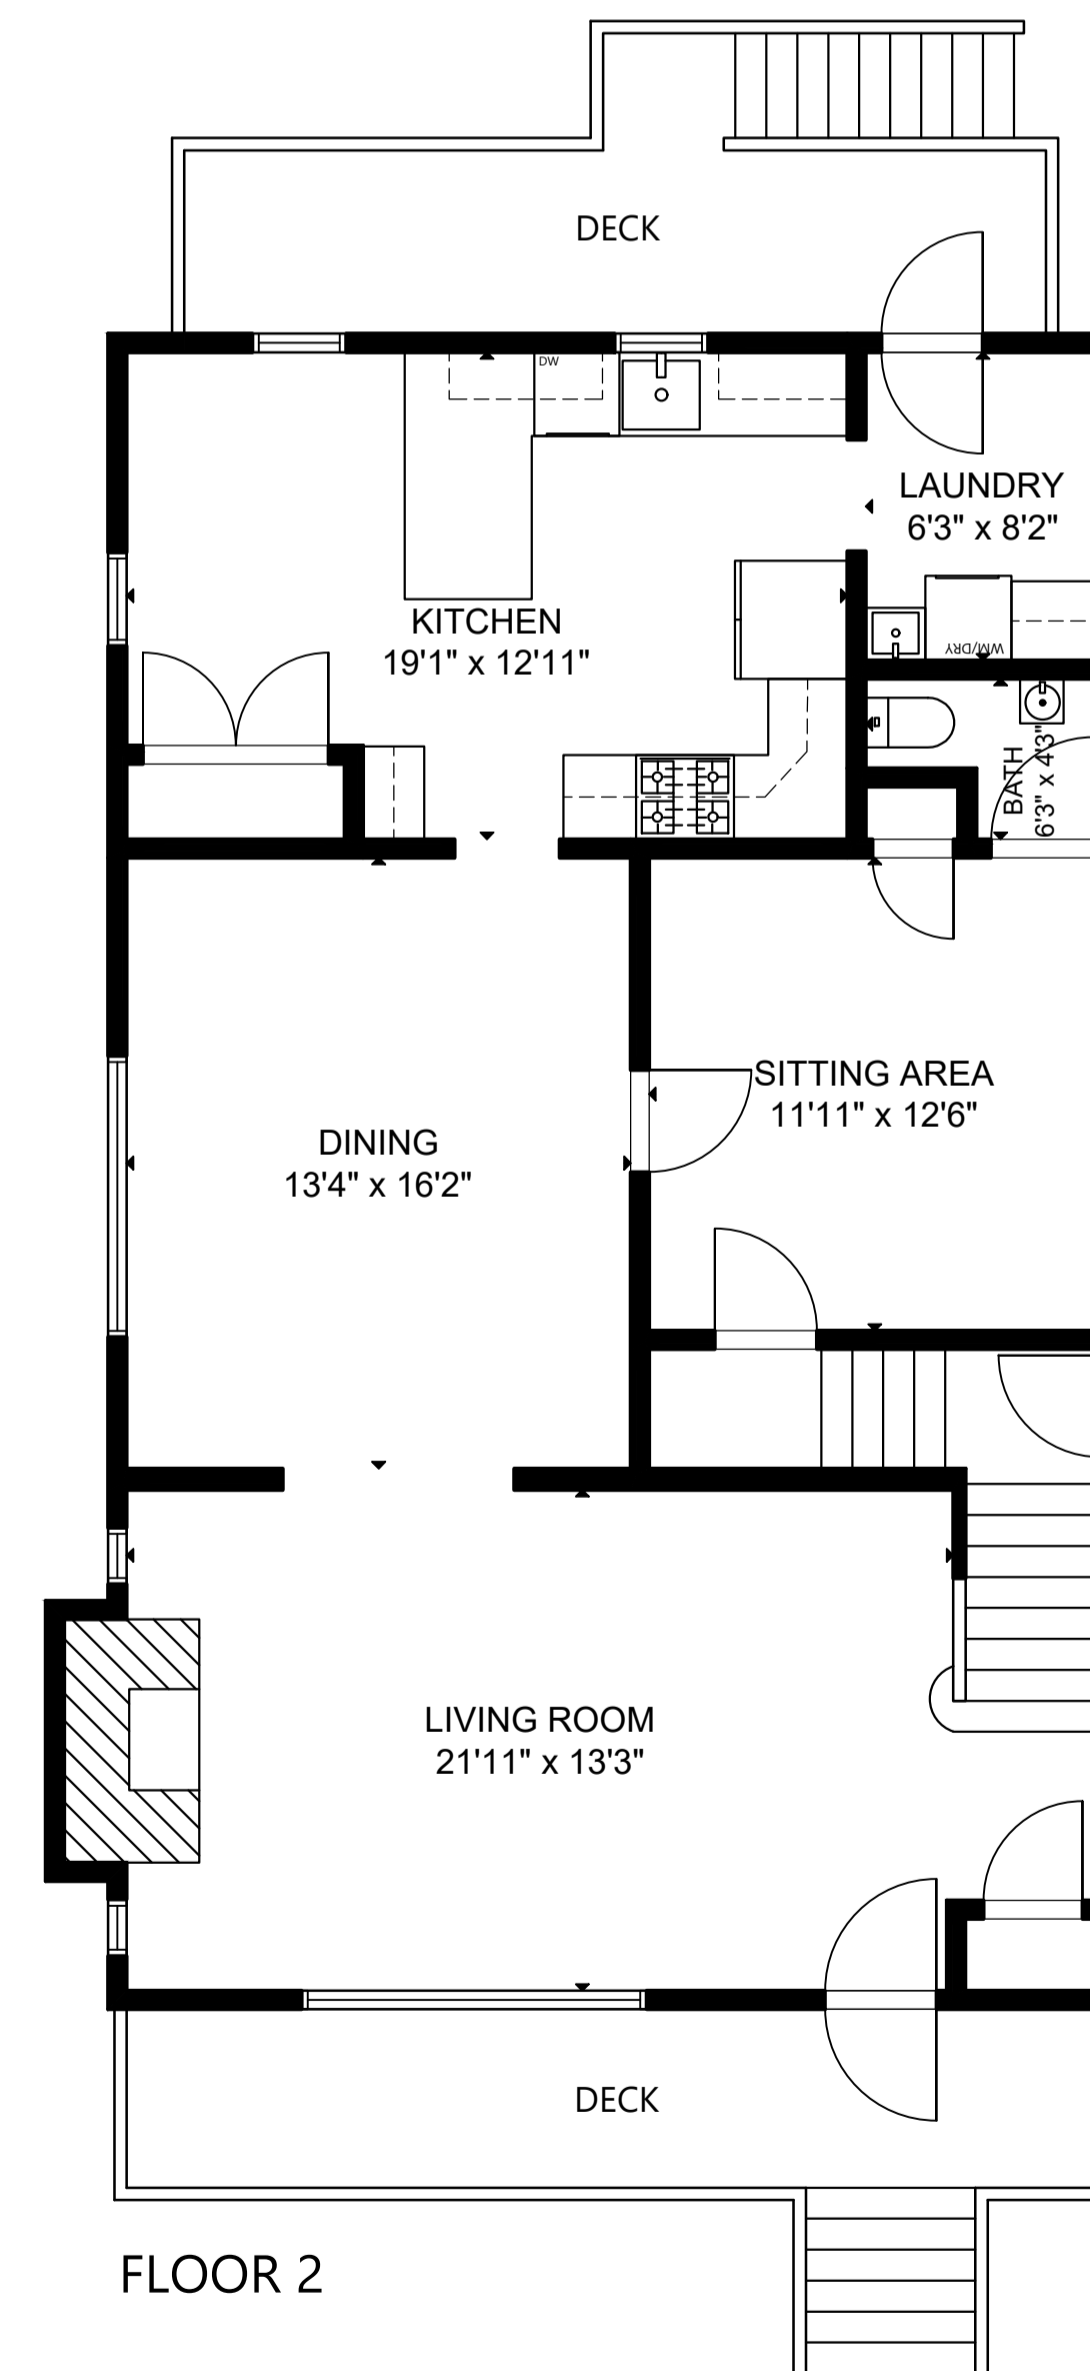

GROSS INTERNAL AREA

TOTAL: 2,867 sq ft

FLOOR 1: 675 sq ft, FLOOR 2: 1,130 sq ft

FLOOR 3: 757 sq ft, FLOOR 4: 305 sq ft

SIZE AND DIMENSIONS ARE APPROXIMATE, ACTUAL MAY VARY.

MASTER BEDROOM
12'5" x 25'3"

GROSS INTERNAL AREA
TOTAL: 2,867 sq ft
FLOOR 1: 675 sq ft, FLOOR 2: 1,130 sq ft
FLOOR 3: 757 sq ft, FLOOR 4: 305 sq ft
SIZE AND DIMENSIONS ARE APPROXIMATE, ACTUAL MAY VARY.

BASEMENT
24'0" x 28'2"

GROSS INTERNAL AREA
TOTAL: 2,867 sq ft
FLOOR 1: 675 sq ft, FLOOR 2: 1,130 sq ft
FLOOR 3: 757 sq ft, FLOOR 4: 305 sq ft
SIZE AND DIMENSIONS ARE APPROXIMATE, ACTUAL MAY VARY.

FLOOR 1

FLOOR 2

FLOOR 3

FLOOR 4

GROSS INTERNAL AREA

TOTAL: 2,867 sq ft

FLOOR 1: 675 sq ft, FLOOR 2: 1,130 sq ft

FLOOR 3: 757 sq ft, FLOOR 4: 305 sq ft

SIZE AND DIMENSIONS ARE APPROXIMATE, ACTUAL MAY VARY.