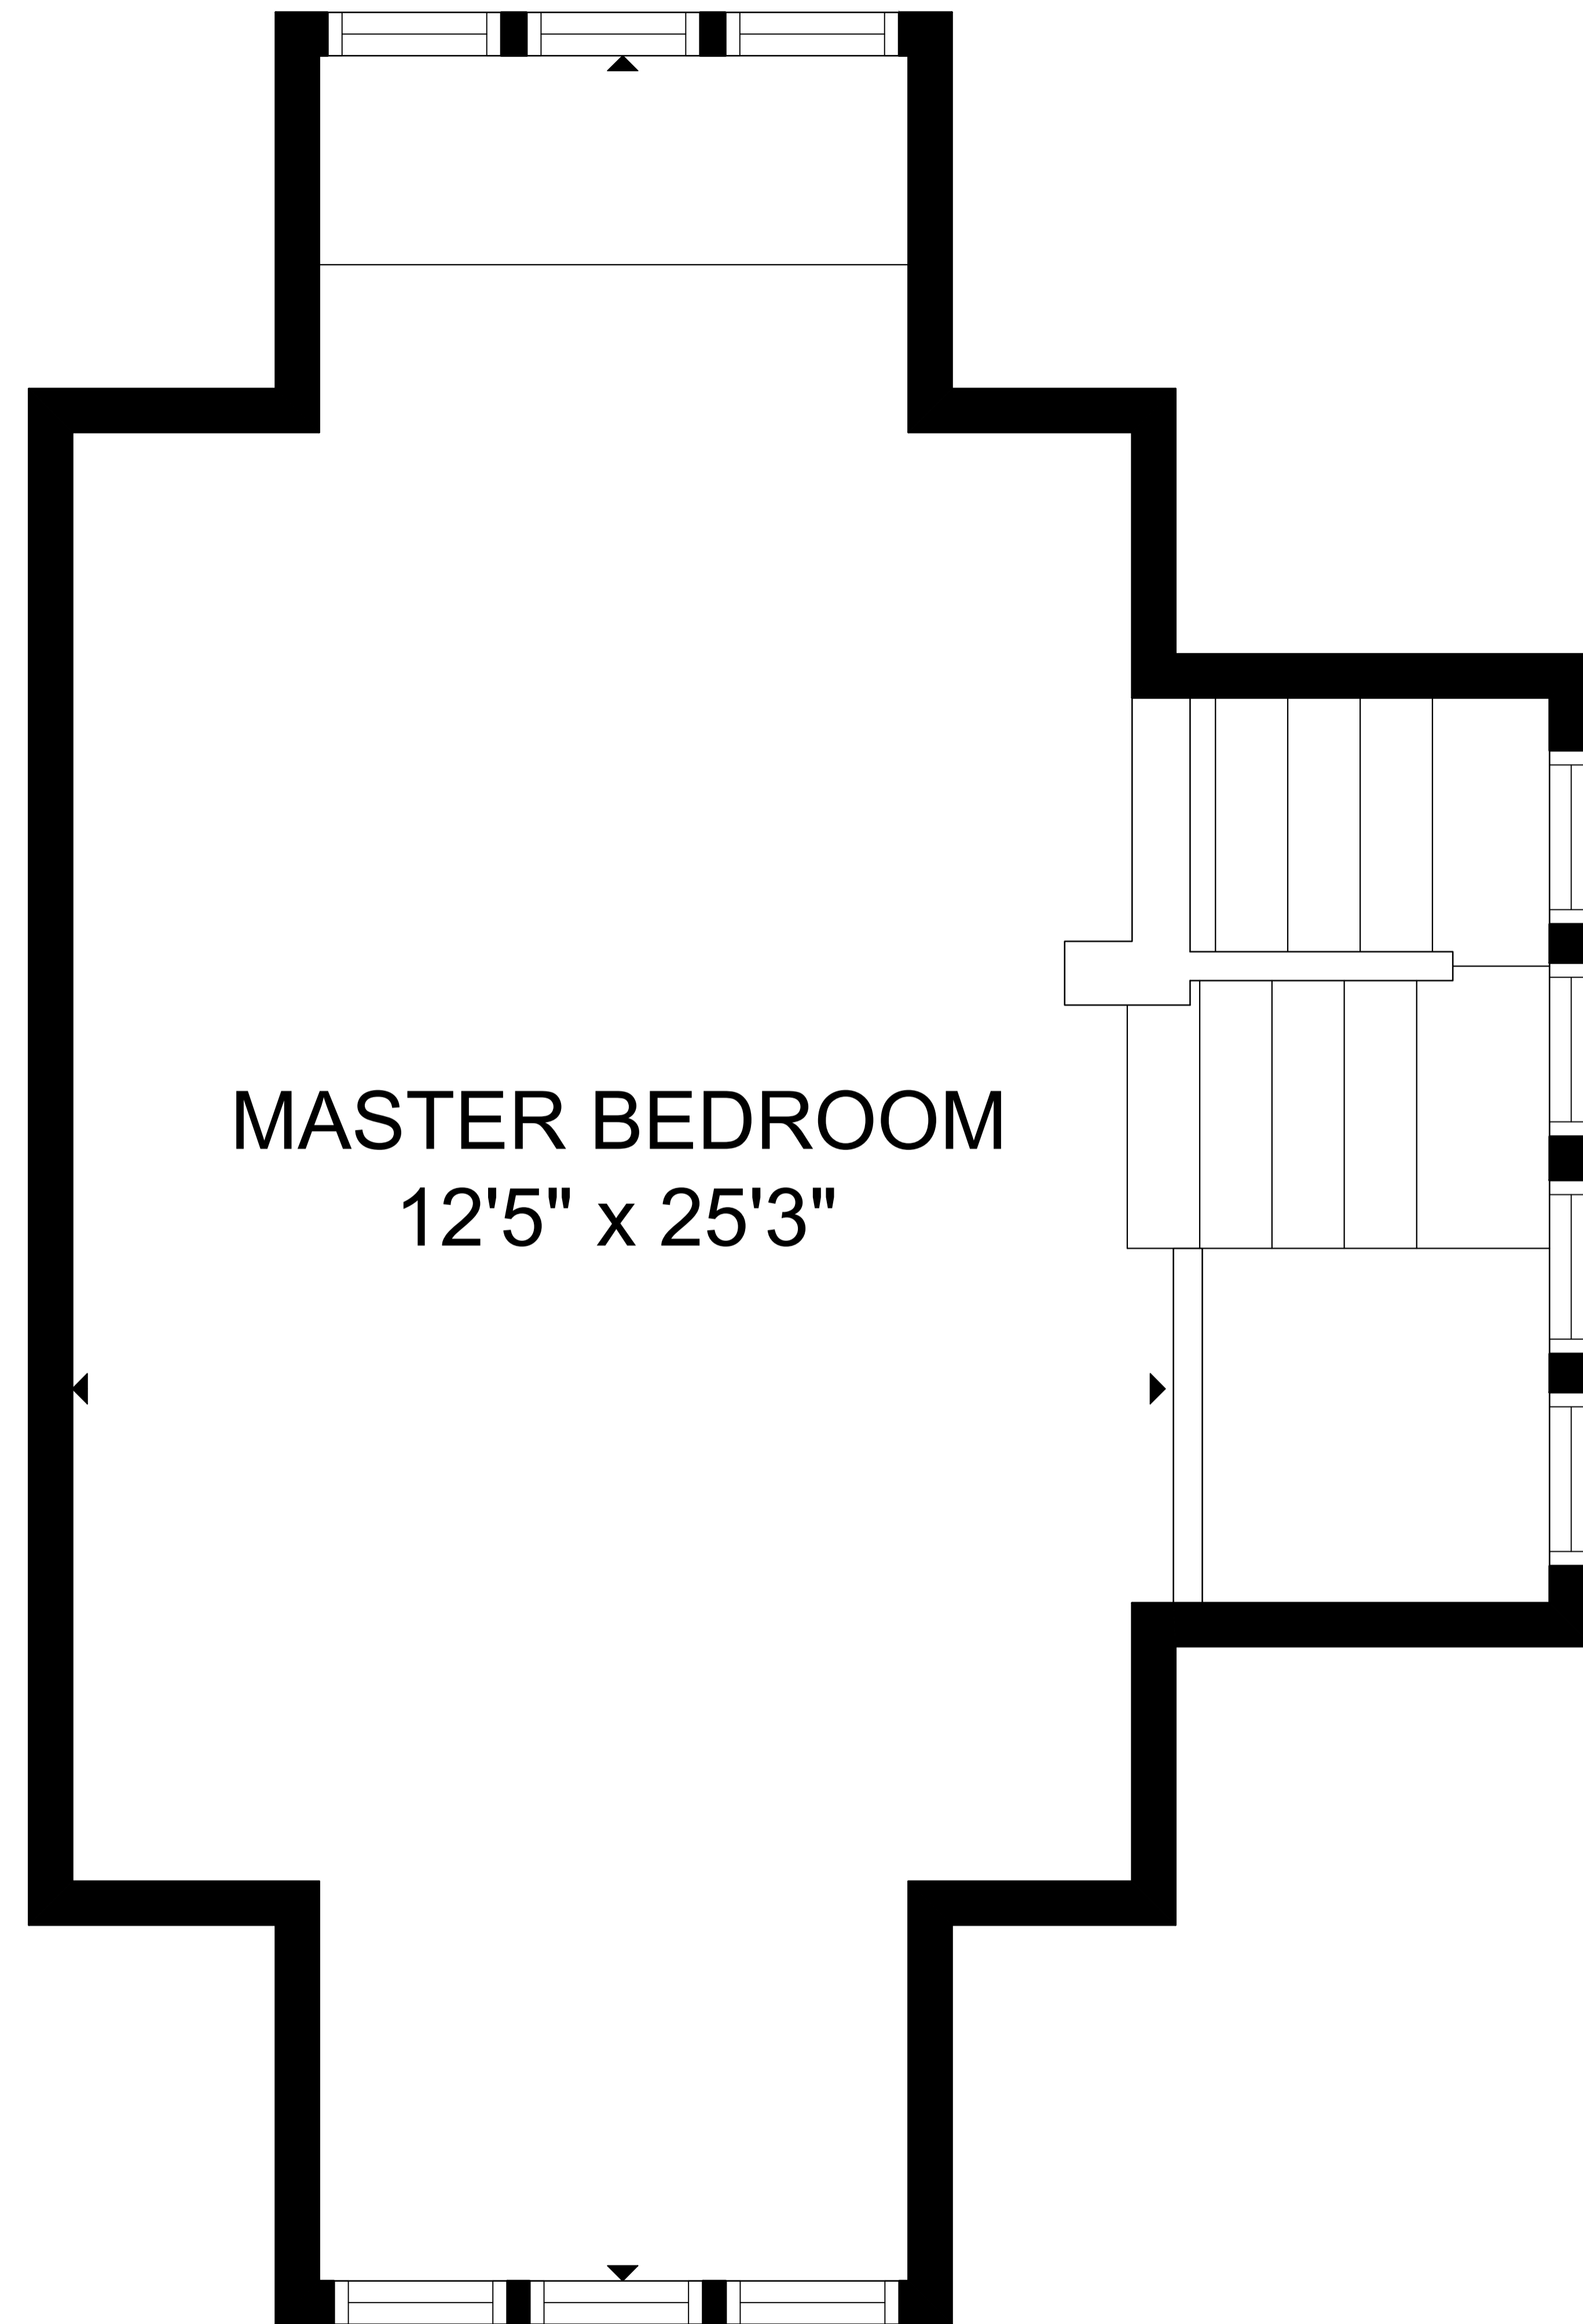

GROSS INTERNAL AREA

TOTAL: 2,867 sq ft

FLOOR 1: 675 sq ft, FLOOR 2: 1,130 sq ft

FLOOR 3: 757 sq ft, FLOOR 4: 305 sq ft

SIZE AND DIMENSIONS ARE APPROXIMATE, ACTUAL MAY VARY.

MASTER BEDROOM
12'5" x 25'3"

GROSS INTERNAL AREA
TOTAL: 2,867 sq ft
FLOOR 1: 675 sq ft, FLOOR 2: 1,130 sq ft
FLOOR 3: 757 sq ft, FLOOR 4: 305 sq ft
SIZE AND DIMENSIONS ARE APPROXIMATE, ACTUAL MAY VARY.

BASEMENT
24'0" x 28'2"

GROSS INTERNAL AREA
TOTAL: 2,867 sq ft
FLOOR 1: 675 sq ft, FLOOR 2: 1,130 sq ft
FLOOR 3: 757 sq ft, FLOOR 4: 305 sq ft
SIZE AND DIMENSIONS ARE APPROXIMATE, ACTUAL MAY VARY.

FLOOR 1

FLOOR 2

FLOOR 3

FLOOR 4

GROSS INTERNAL AREA

TOTAL: 2,867 sq ft

FLOOR 1: 675 sq ft, FLOOR 2: 1,130 sq ft

FLOOR 3: 757 sq ft, FLOOR 4: 305 sq ft

SIZE AND DIMENSIONS ARE APPROXIMATE, ACTUAL MAY VARY.