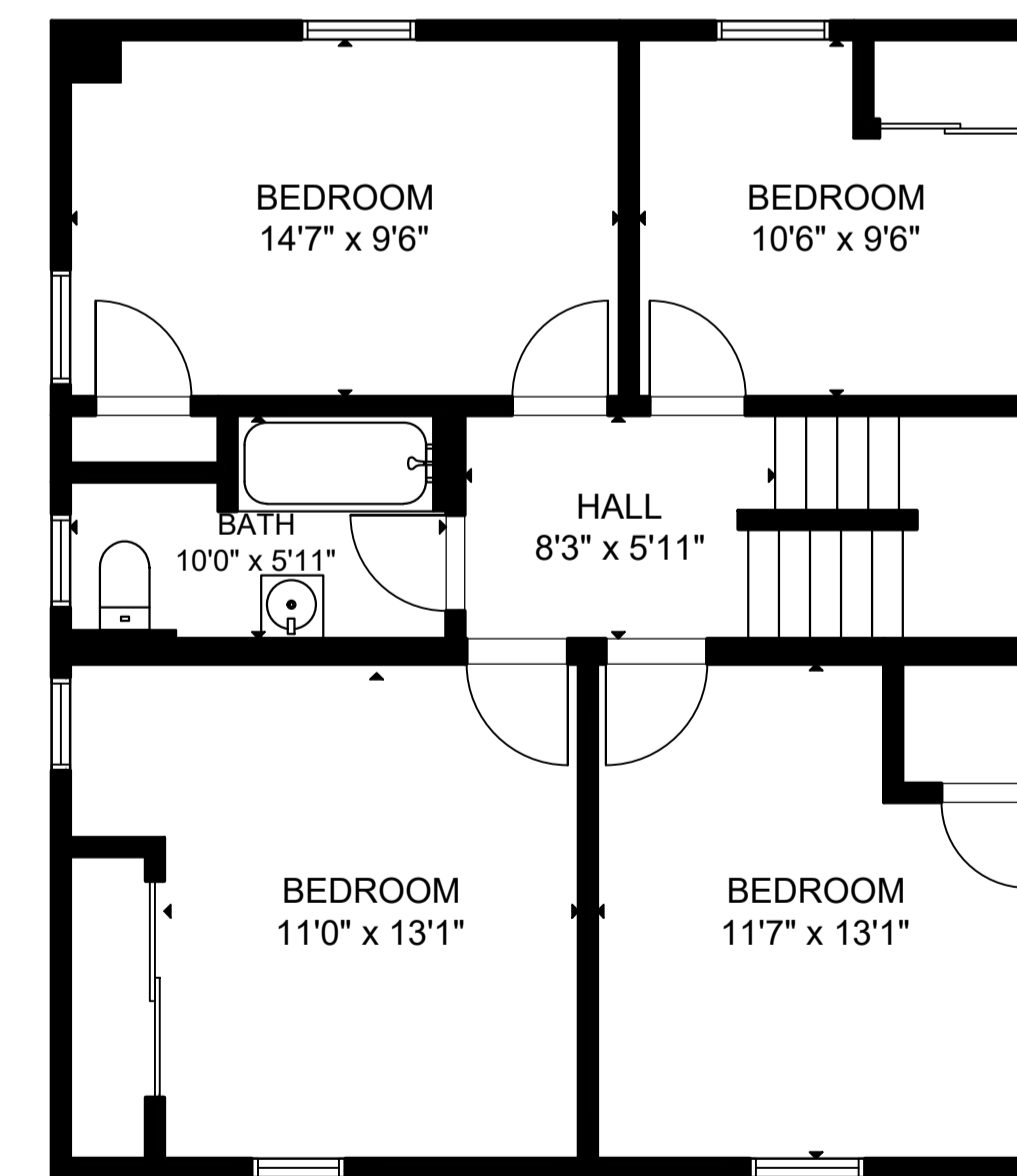

GROSS INTERNAL AREA

TOTAL: 2,867 sq ft

FLOOR 1: 675 sq ft, FLOOR 2: 1,130 sq ft

FLOOR 3: 757 sq ft, FLOOR 4: 305 sq ft

SIZE AND DIMENSIONS ARE APPROXIMATE, ACTUAL MAY VARY.

MASTER BEDROOM
12'5" x 25'3"

GROSS INTERNAL AREA
TOTAL: 2,867 sq ft
FLOOR 1: 675 sq ft, FLOOR 2: 1,130 sq ft
FLOOR 3: 757 sq ft, FLOOR 4: 305 sq ft
SIZE AND DIMENSIONS ARE APPROXIMATE, ACTUAL MAY VARY.

BASEMENT
24'0" x 28'2"

GROSS INTERNAL AREA
TOTAL: 2,867 sq ft
FLOOR 1: 675 sq ft, FLOOR 2: 1,130 sq ft
FLOOR 3: 757 sq ft, FLOOR 4: 305 sq ft
SIZE AND DIMENSIONS ARE APPROXIMATE, ACTUAL MAY VARY.

FLOOR 1

FLOOR 2

FLOOR 3

FLOOR 4

GROSS INTERNAL AREA

TOTAL: 2,867 sq ft

FLOOR 1: 675 sq ft, FLOOR 2: 1,130 sq ft

FLOOR 3: 757 sq ft, FLOOR 4: 305 sq ft

SIZE AND DIMENSIONS ARE APPROXIMATE, ACTUAL MAY VARY.