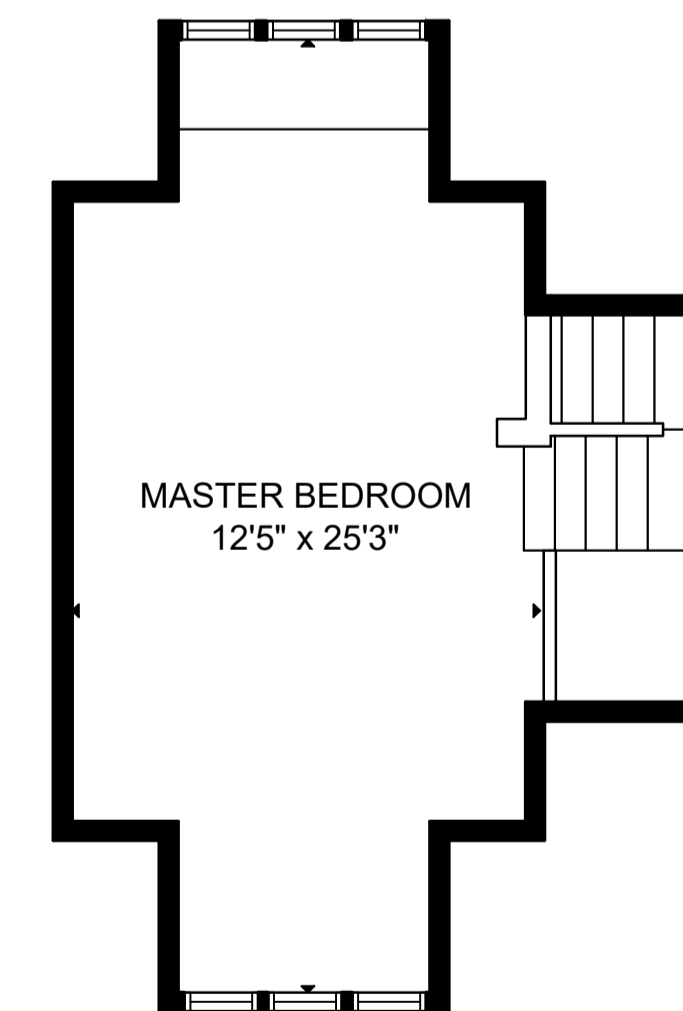

GROSS INTERNAL AREA

TOTAL: 2,867 sq ft

FLOOR 1: 675 sq ft, FLOOR 2: 1,130 sq ft

FLOOR 3: 757 sq ft, FLOOR 4: 305 sq ft

SIZE AND DIMENSIONS ARE APPROXIMATE, ACTUAL MAY VARY.

MASTER BEDROOM
12'5" x 25'3"

GROSS INTERNAL AREA
TOTAL: 2,867 sq ft
FLOOR 1: 675 sq ft, FLOOR 2: 1,130 sq ft
FLOOR 3: 757 sq ft, FLOOR 4: 305 sq ft
SIZE AND DIMENSIONS ARE APPROXIMATE, ACTUAL MAY VARY.

BASEMENT
24'0" x 28'2"

GROSS INTERNAL AREA
TOTAL: 2,867 sq ft
FLOOR 1: 675 sq ft, FLOOR 2: 1,130 sq ft
FLOOR 3: 757 sq ft, FLOOR 4: 305 sq ft
SIZE AND DIMENSIONS ARE APPROXIMATE, ACTUAL MAY VARY.

FLOOR 1

FLOOR 2

FLOOR 3

FLOOR 4

GROSS INTERNAL AREA

TOTAL: 2,867 sq ft

FLOOR 1: 675 sq ft, FLOOR 2: 1,130 sq ft

FLOOR 3: 757 sq ft, FLOOR 4: 305 sq ft

SIZE AND DIMENSIONS ARE APPROXIMATE, ACTUAL MAY VARY.