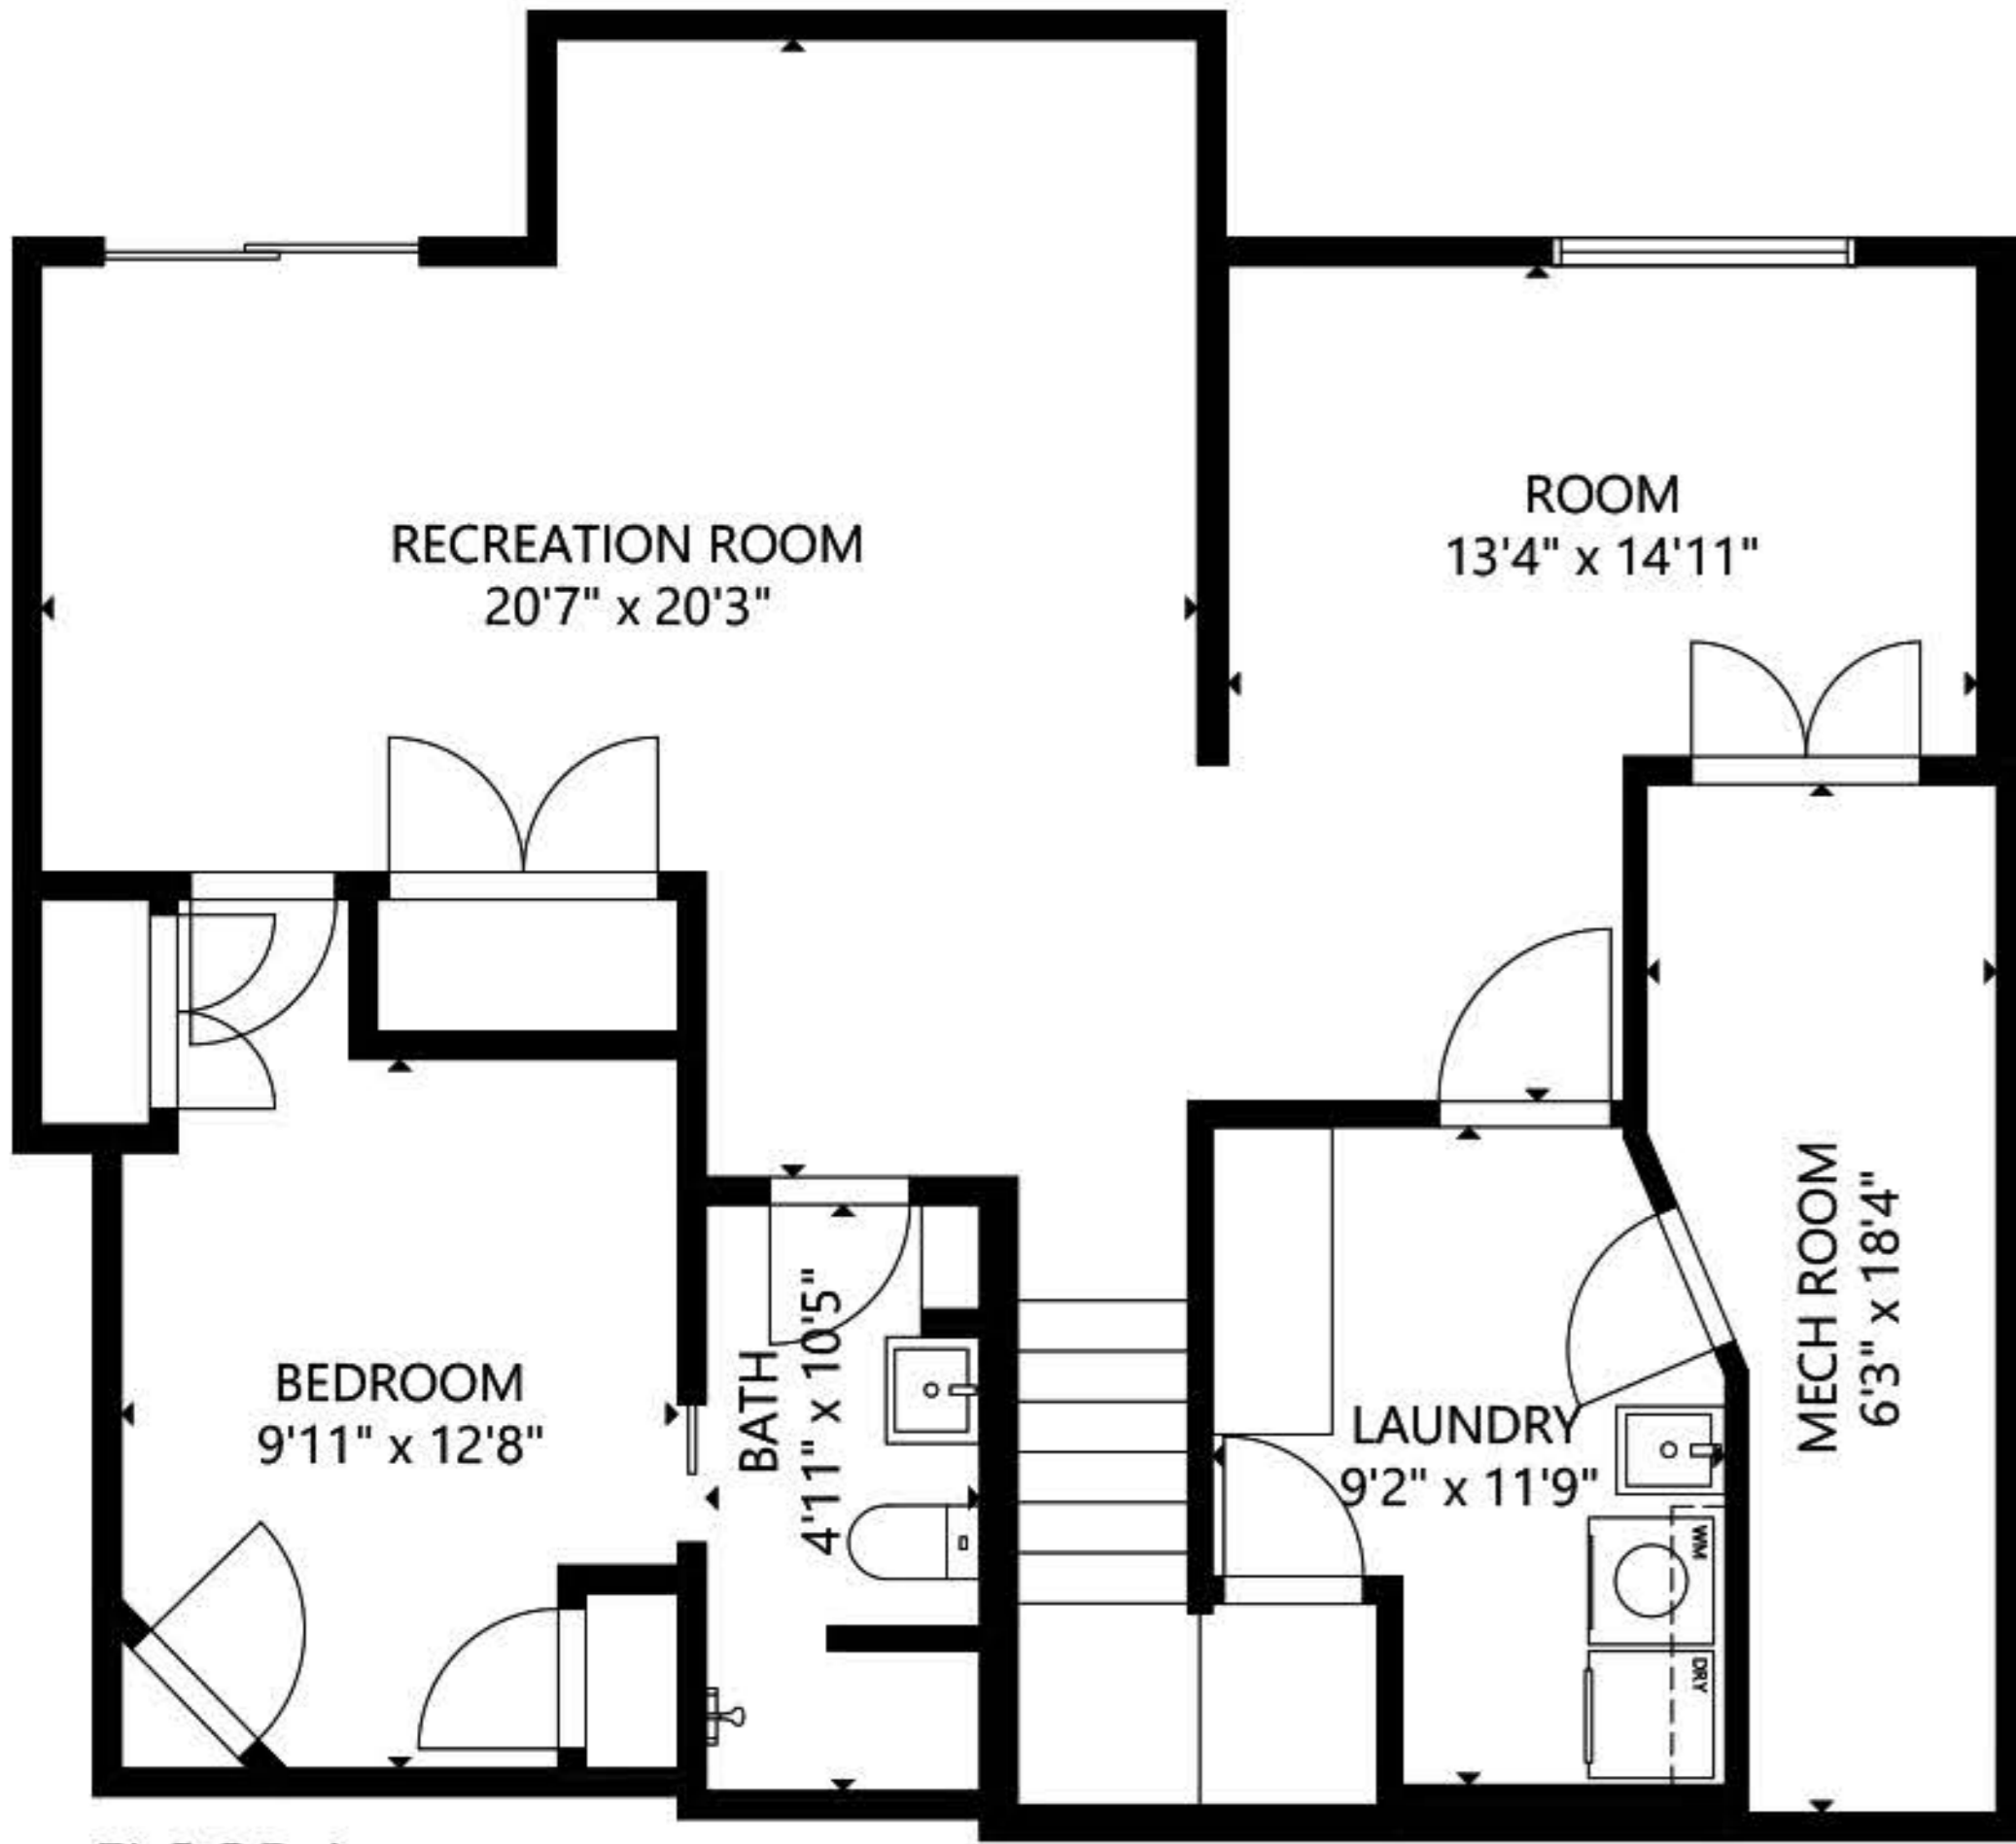

FLOOR 1

GROSS INTERNAL AREA
 TOTAL: 3,275 sq ft
 FLOOR 1: 972 sq ft, FLOOR 2: 1,034 sq ft
 FLOOR 3: 1,269 sq ft
 GARAGE: 421 sq ft
 SIZE AND DIMENSIONS ARE APPROXIMATE, ACTUAL MAY VARY.

GROSS INTERNAL AREA
 TOTAL: 3,275 sq ft
 FLOOR 1: 972 sq ft, FLOOR 2: 1,034 sq ft
 FLOOR 3: 1,269 sq ft
 GARAGE: 421 sq ft
 SIZE AND DIMENSIONS ARE APPROXIMATE, ACTUAL MAY VARY.

FLOOR 3

GROSS INTERNAL AREA
 TOTAL: 3,275 sq ft
 FLOOR 1: 972 sq ft, FLOOR 2: 1,034 sq ft
 FLOOR 3: 1,269 sq ft
 GARAGE: 421 sq ft
 SIZE AND DIMENSIONS ARE APPROXIMATE, ACTUAL MAY VARY.

FLOOR 1

FLOOR 2

GROSS INTERNAL AREA
 TOTAL: 3,275 sq ft
 FLOOR 1: 972 sq ft, FLOOR 2: 1,034 sq ft
 FLOOR 3: 1,269 sq ft
 GARAGE: 421 sq ft

SIZE AND DIMENSIONS ARE APPROXIMATE, ACTUAL MAY VARY.

FLOOR 3