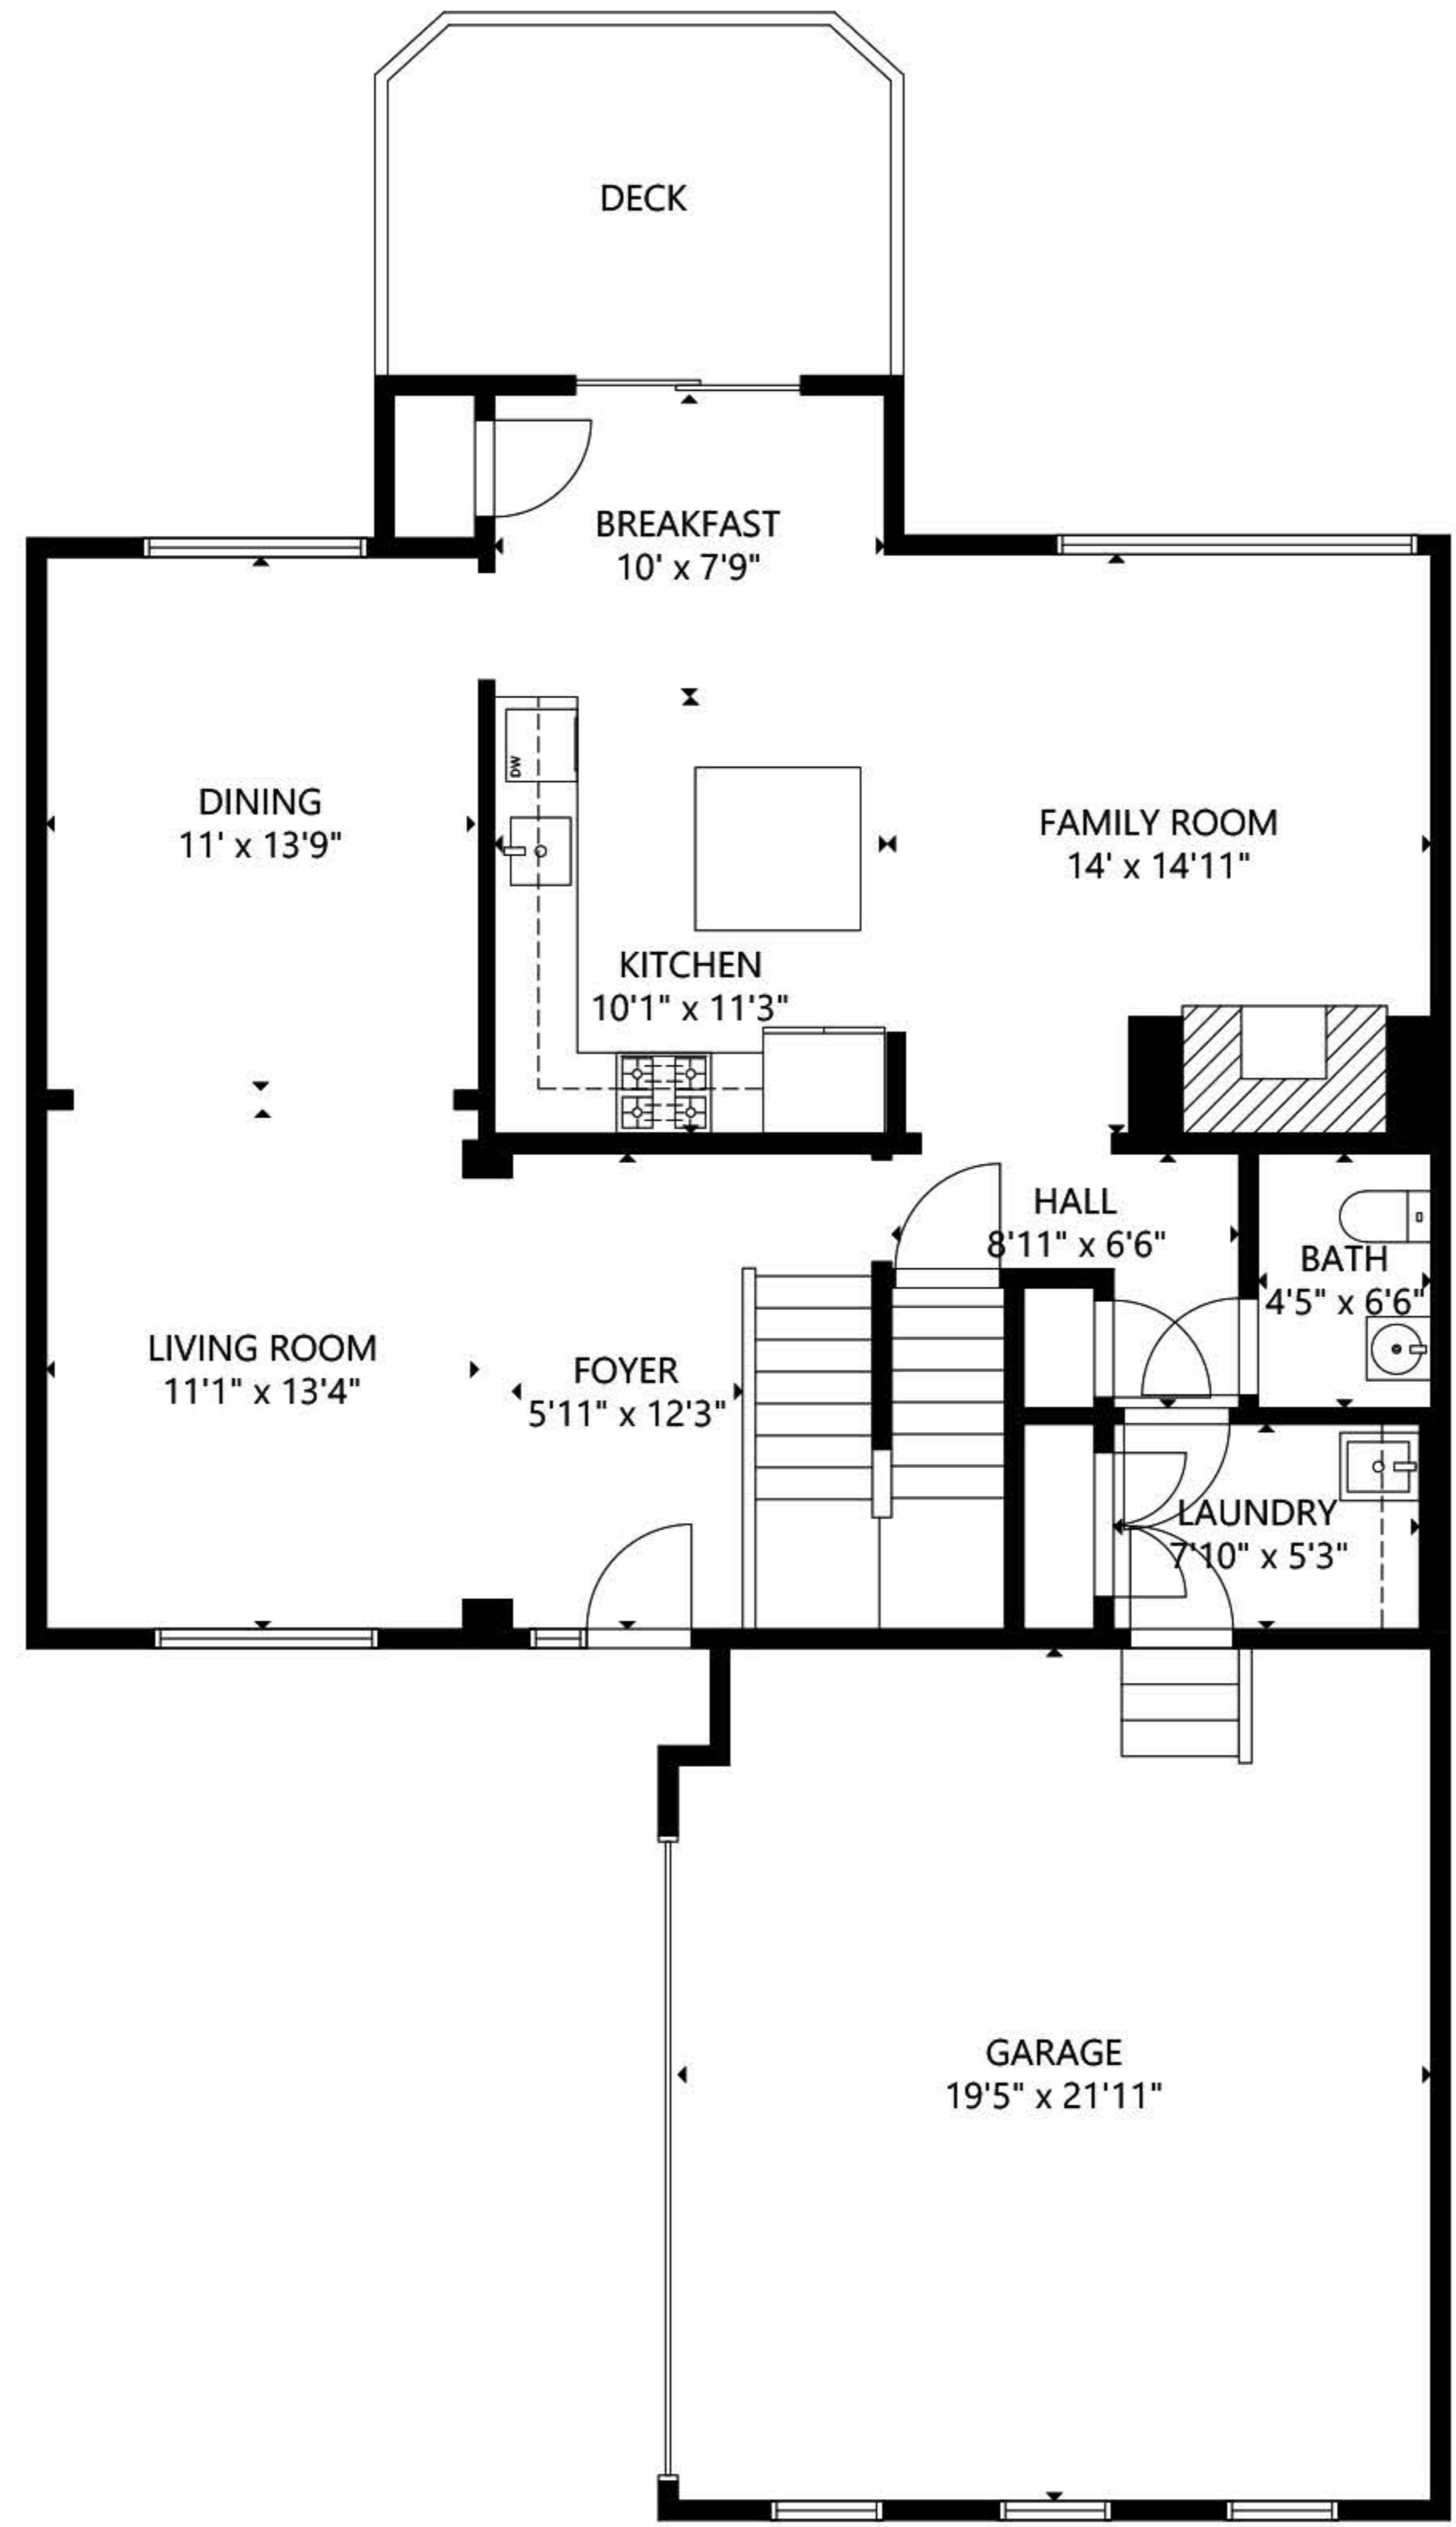

FLOOR 1

GROSS INTERNAL AREA
 TOTAL: 3,275 sq ft
 FLOOR 1: 972 sq ft, FLOOR 2: 1,034 sq ft
 FLOOR 3: 1,269 sq ft
 GARAGE: 421 sq ft
 SIZE AND DIMENSIONS ARE APPROXIMATE, ACTUAL MAY VARY.

GROSS INTERNAL AREA
 TOTAL: 3,275 sq ft
 FLOOR 1: 972 sq ft, FLOOR 2: 1,034 sq ft
 FLOOR 3: 1,269 sq ft
 GARAGE: 421 sq ft
 SIZE AND DIMENSIONS ARE APPROXIMATE, ACTUAL MAY VARY.

FLOOR 3

GROSS INTERNAL AREA
 TOTAL: 3,275 sq ft
 FLOOR 1: 972 sq ft, FLOOR 2: 1,034 sq ft
 FLOOR 3: 1,269 sq ft
 GARAGE: 421 sq ft
 SIZE AND DIMENSIONS ARE APPROXIMATE, ACTUAL MAY VARY.

FLOOR 1

FLOOR 2

GROSS INTERNAL AREA
 TOTAL: 3,275 sq ft
 FLOOR 1: 972 sq ft, FLOOR 2: 1,034 sq ft
 FLOOR 3: 1,269 sq ft
 GARAGE: 421 sq ft

SIZE AND DIMENSIONS ARE APPROXIMATE, ACTUAL MAY VARY.

FLOOR 3