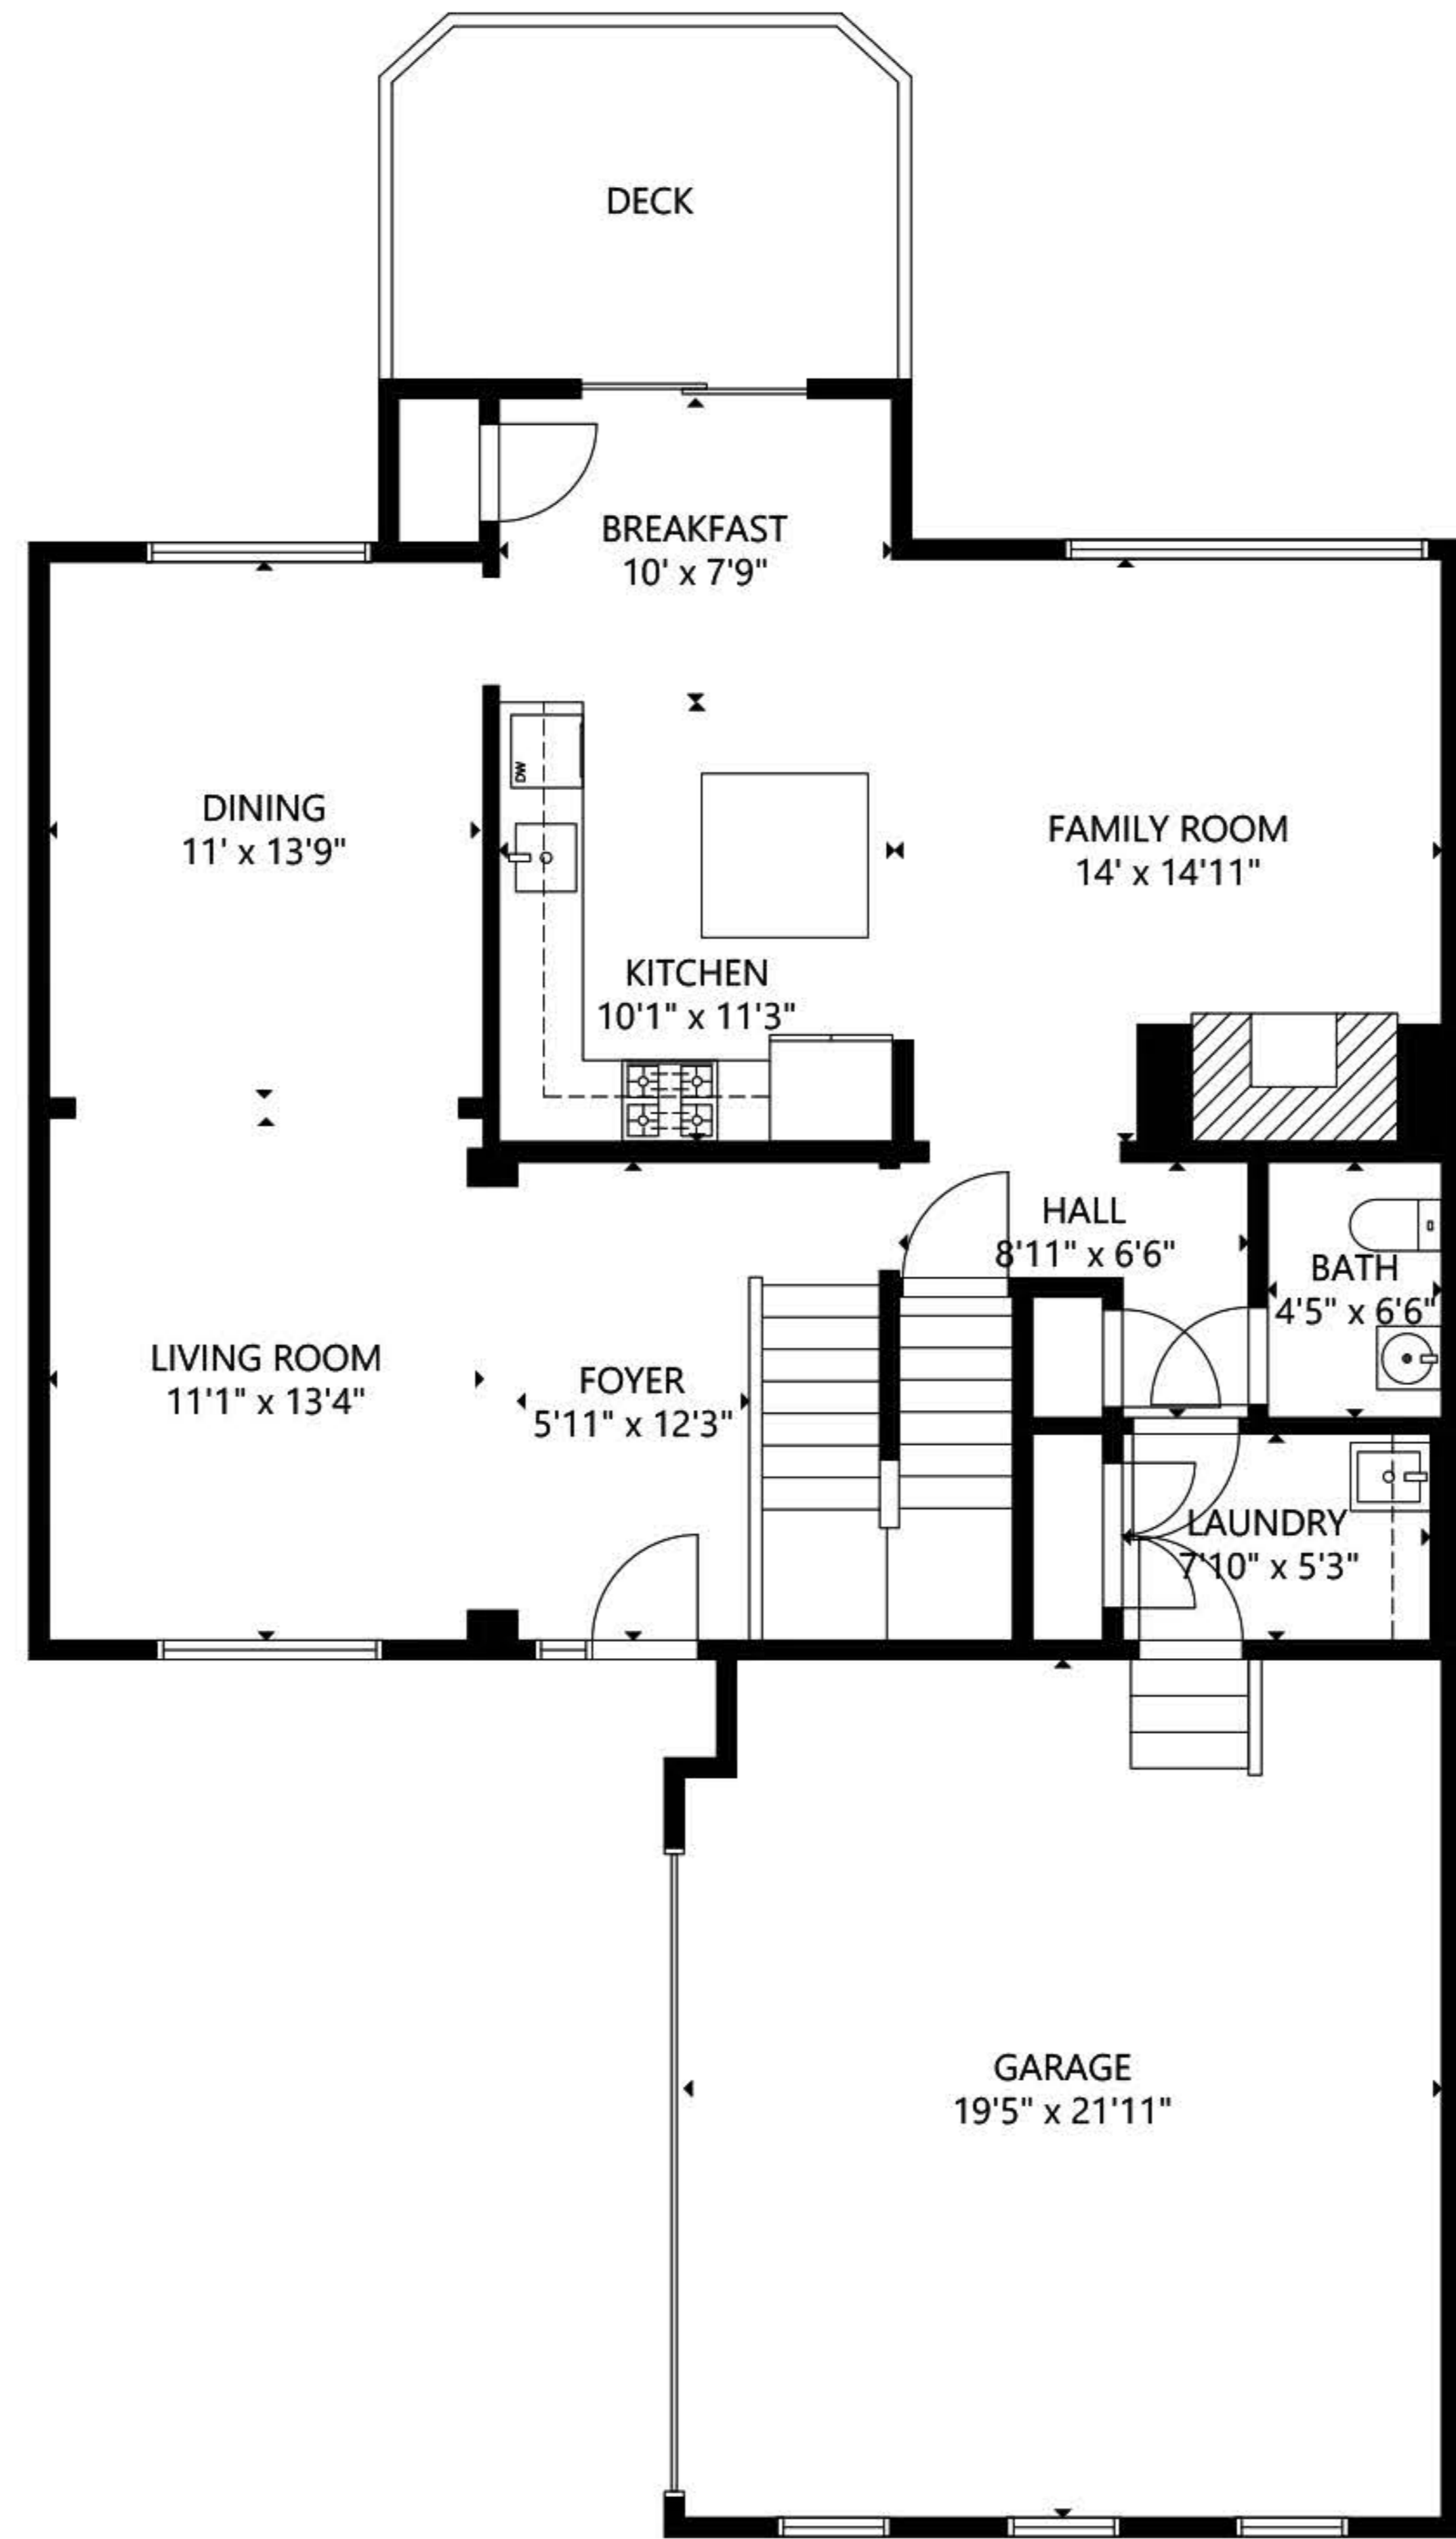

FLOOR 1

GROSS INTERNAL AREA
 TOTAL: 3,275 sq ft
 FLOOR 1: 972 sq ft, FLOOR 2: 1,034 sq ft
 FLOOR 3: 1,269 sq ft
 GARAGE: 421 sq ft
 SIZE AND DIMENSIONS ARE APPROXIMATE, ACTUAL MAY VARY.

GROSS INTERNAL AREA
 TOTAL: 3,275 sq ft
 FLOOR 1: 972 sq ft, FLOOR 2: 1,034 sq ft
 FLOOR 3: 1,269 sq ft
 GARAGE: 421 sq ft
 SIZE AND DIMENSIONS ARE APPROXIMATE, ACTUAL MAY VARY.

FLOOR 3

GROSS INTERNAL AREA
 TOTAL: 3,275 sq ft
 FLOOR 1: 972 sq ft, FLOOR 2: 1,034 sq ft
 FLOOR 3: 1,269 sq ft
 GARAGE: 421 sq ft
 SIZE AND DIMENSIONS ARE APPROXIMATE, ACTUAL MAY VARY.

FLOOR 1

FLOOR 2

GROSS INTERNAL AREA
 TOTAL: 3,275 sq ft
 FLOOR 1: 972 sq ft, FLOOR 2: 1,034 sq ft
 FLOOR 3: 1,269 sq ft
 GARAGE: 421 sq ft

SIZE AND DIMENSIONS ARE APPROXIMATE, ACTUAL MAY VARY.

FLOOR 3