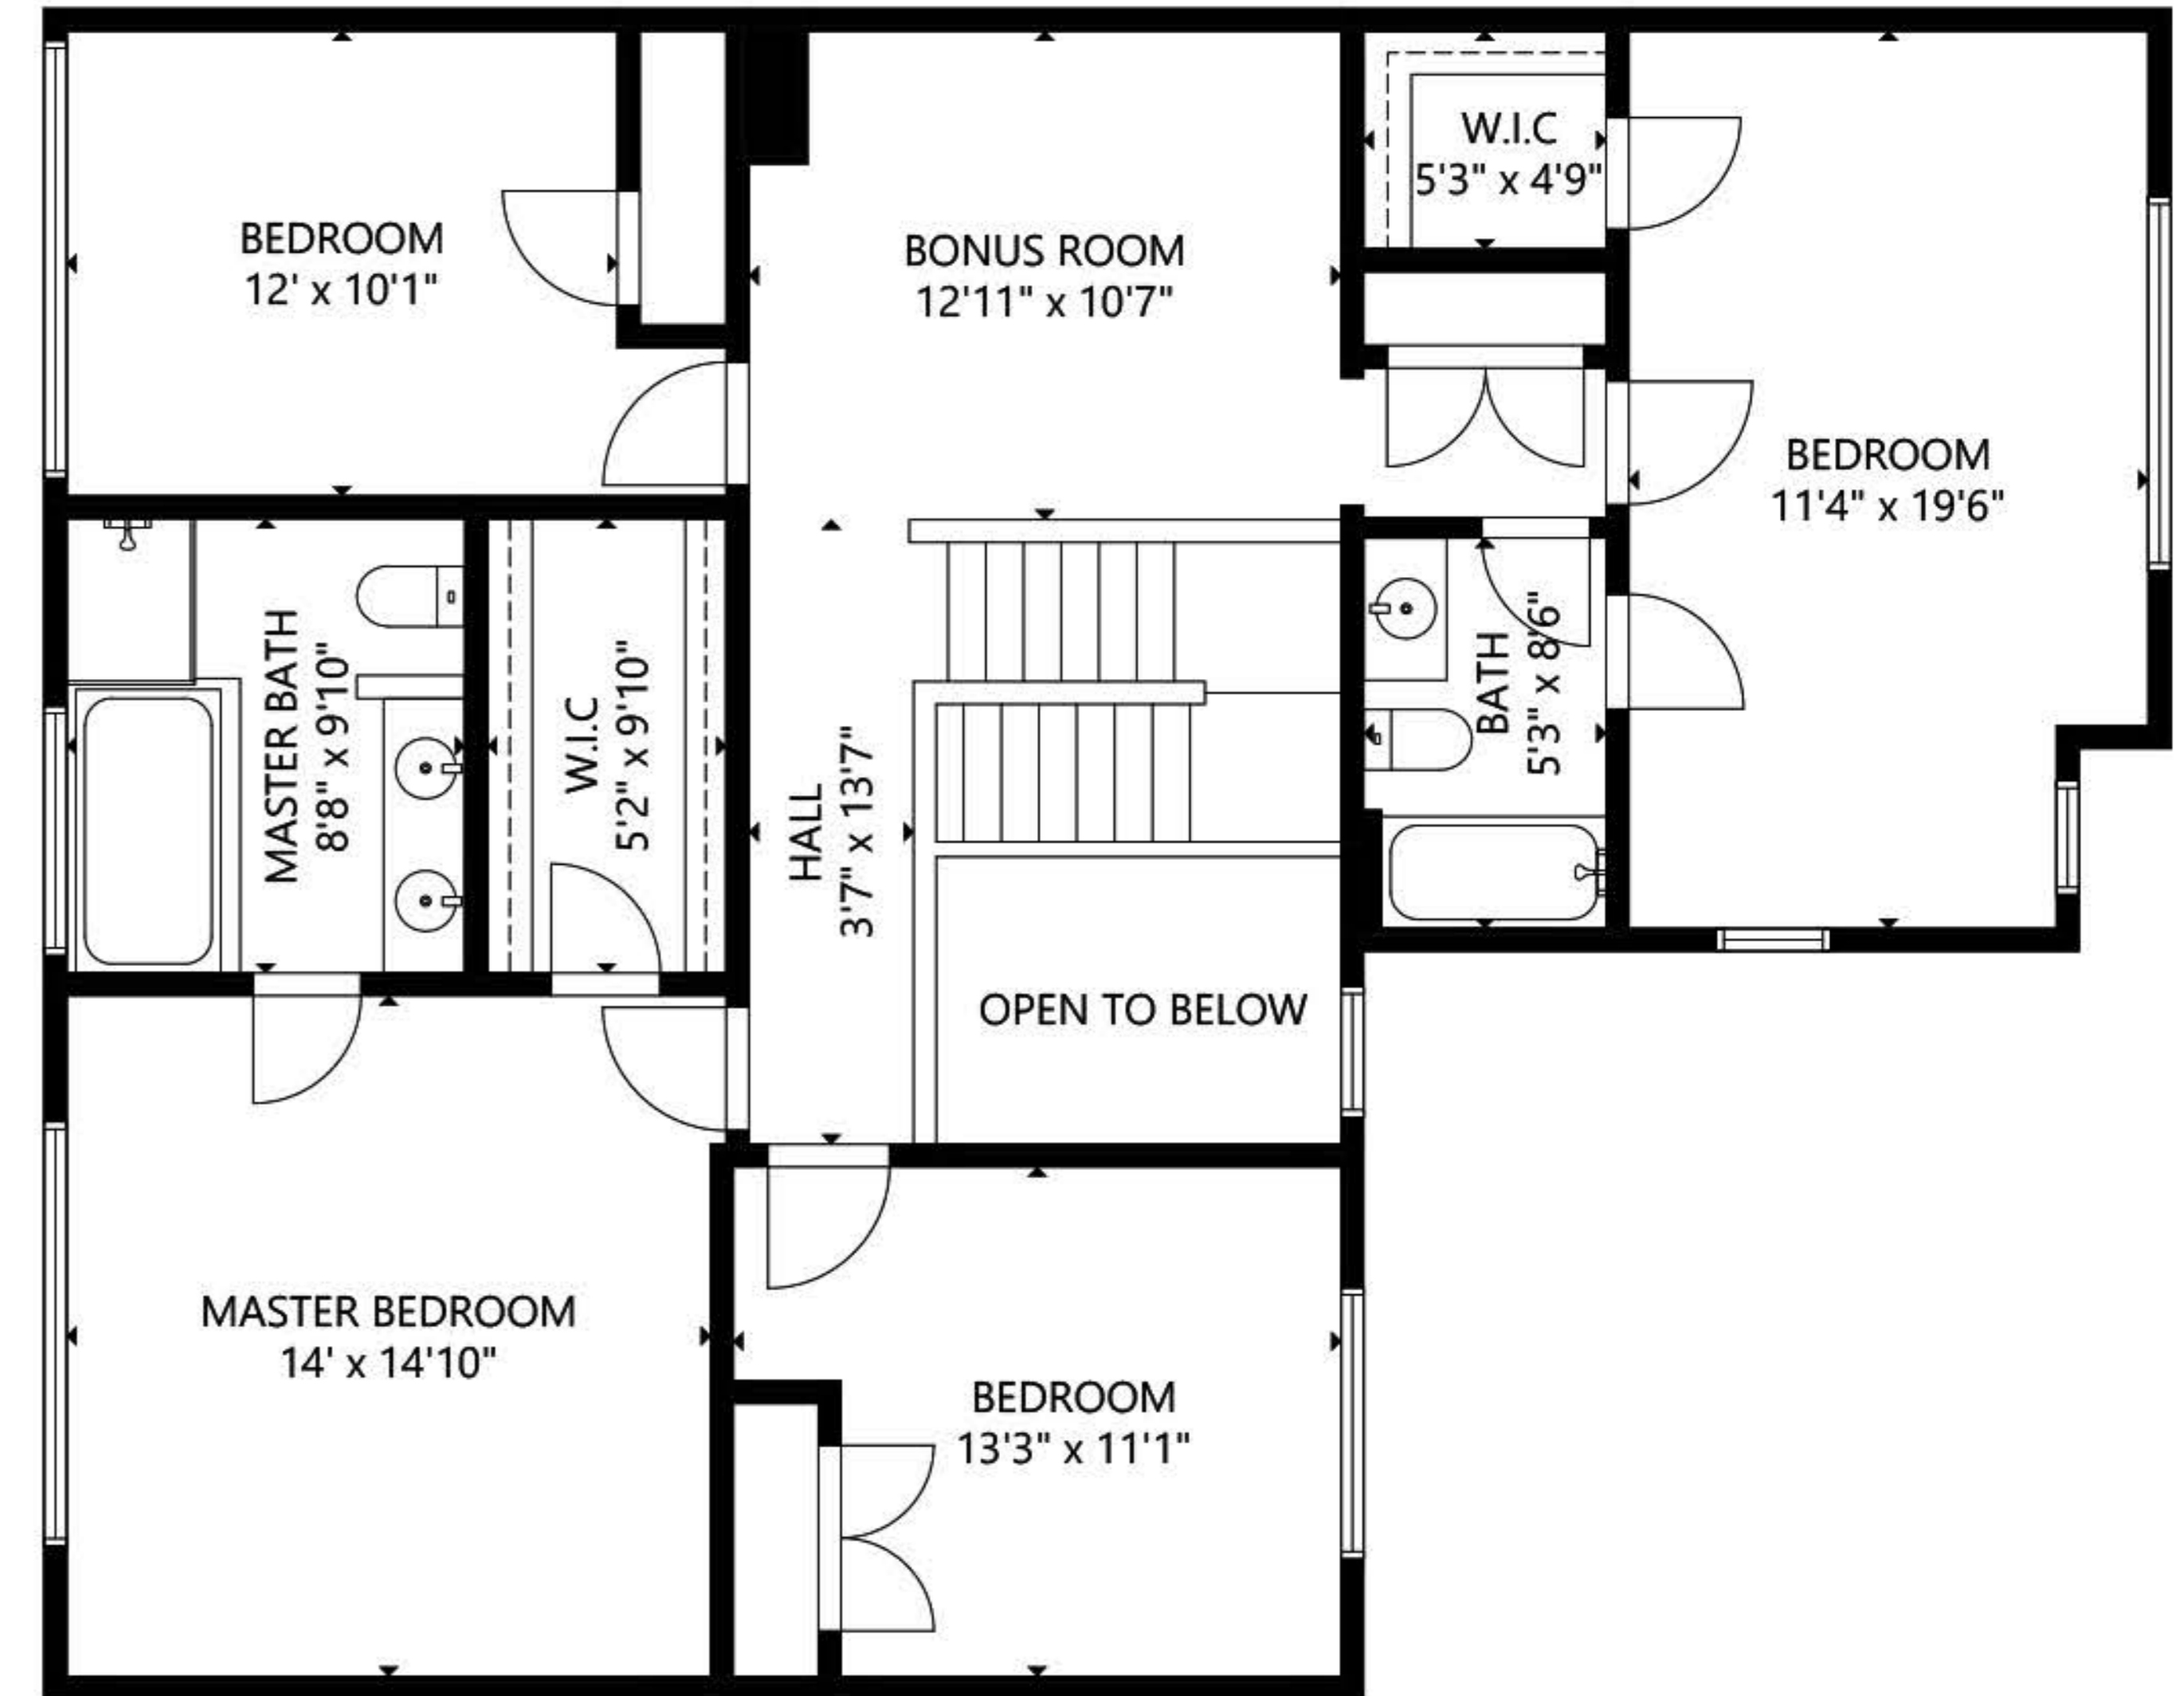

FLOOR 1

GROSS INTERNAL AREA
 TOTAL: 3,275 sq ft
 FLOOR 1: 972 sq ft, FLOOR 2: 1,034 sq ft
 FLOOR 3: 1,269 sq ft
 GARAGE: 421 sq ft
 SIZE AND DIMENSIONS ARE APPROXIMATE, ACTUAL MAY VARY.

GROSS INTERNAL AREA
 TOTAL: 3,275 sq ft
 FLOOR 1: 972 sq ft, FLOOR 2: 1,034 sq ft
 FLOOR 3: 1,269 sq ft
 GARAGE: 421 sq ft
 SIZE AND DIMENSIONS ARE APPROXIMATE, ACTUAL MAY VARY.

FLOOR 3

GROSS INTERNAL AREA
 TOTAL: 3,275 sq ft
 FLOOR 1: 972 sq ft, FLOOR 2: 1,034 sq ft
 FLOOR 3: 1,269 sq ft
 GARAGE: 421 sq ft
 SIZE AND DIMENSIONS ARE APPROXIMATE, ACTUAL MAY VARY.

FLOOR 1

FLOOR 2

GROSS INTERNAL AREA
 TOTAL: 3,275 sq ft
 FLOOR 1: 972 sq ft, FLOOR 2: 1,034 sq ft
 FLOOR 3: 1,269 sq ft
 GARAGE: 421 sq ft

SIZE AND DIMENSIONS ARE APPROXIMATE, ACTUAL MAY VARY.

FLOOR 3