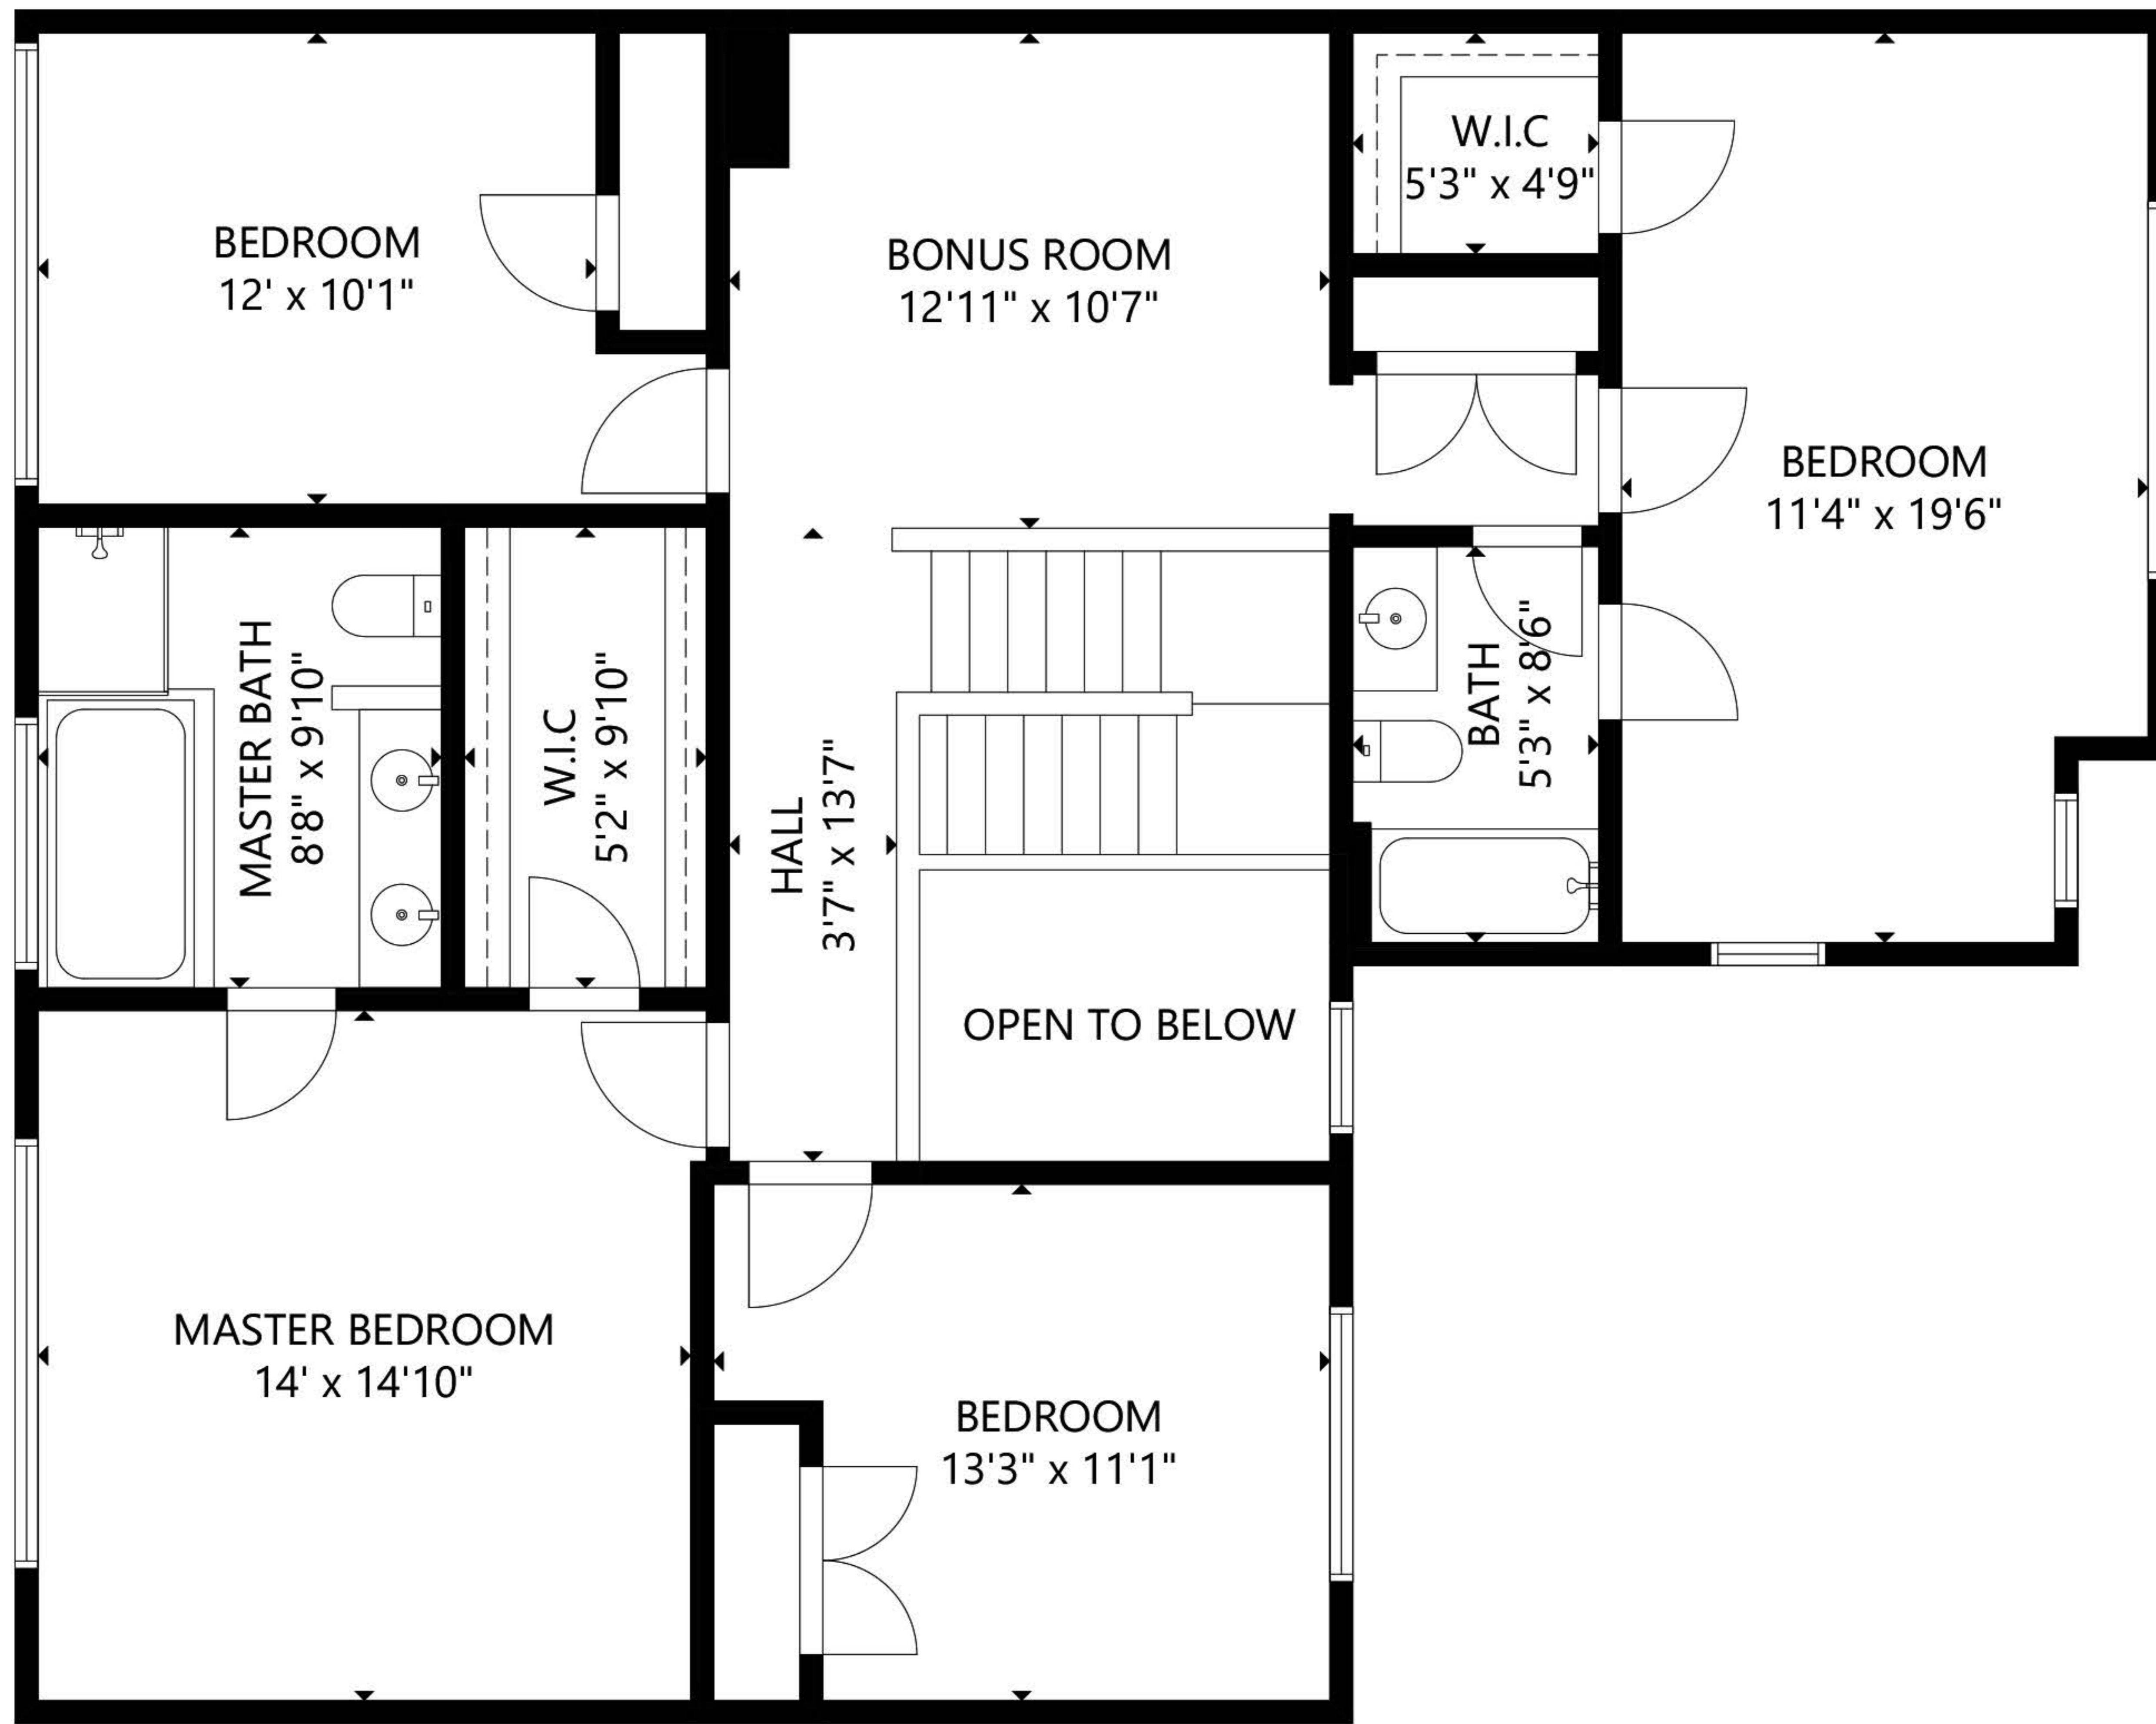

FLOOR 1

GROSS INTERNAL AREA
 TOTAL: 3,275 sq ft
 FLOOR 1: 972 sq ft, FLOOR 2: 1,034 sq ft
 FLOOR 3: 1,269 sq ft
 GARAGE: 421 sq ft
 SIZE AND DIMENSIONS ARE APPROXIMATE, ACTUAL MAY VARY.

GROSS INTERNAL AREA
 TOTAL: 3,275 sq ft
 FLOOR 1: 972 sq ft, FLOOR 2: 1,034 sq ft
 FLOOR 3: 1,269 sq ft
 GARAGE: 421 sq ft
 SIZE AND DIMENSIONS ARE APPROXIMATE, ACTUAL MAY VARY.

FLOOR 3

GROSS INTERNAL AREA
 TOTAL: 3,275 sq ft
 FLOOR 1: 972 sq ft, FLOOR 2: 1,034 sq ft
 FLOOR 3: 1,269 sq ft
 GARAGE: 421 sq ft
 SIZE AND DIMENSIONS ARE APPROXIMATE, ACTUAL MAY VARY.

FLOOR 1

FLOOR 2

GROSS INTERNAL AREA
 TOTAL: 3,275 sq ft
 FLOOR 1: 972 sq ft, FLOOR 2: 1,034 sq ft
 FLOOR 3: 1,269 sq ft
 GARAGE: 421 sq ft

SIZE AND DIMENSIONS ARE APPROXIMATE, ACTUAL MAY VARY.

FLOOR 3